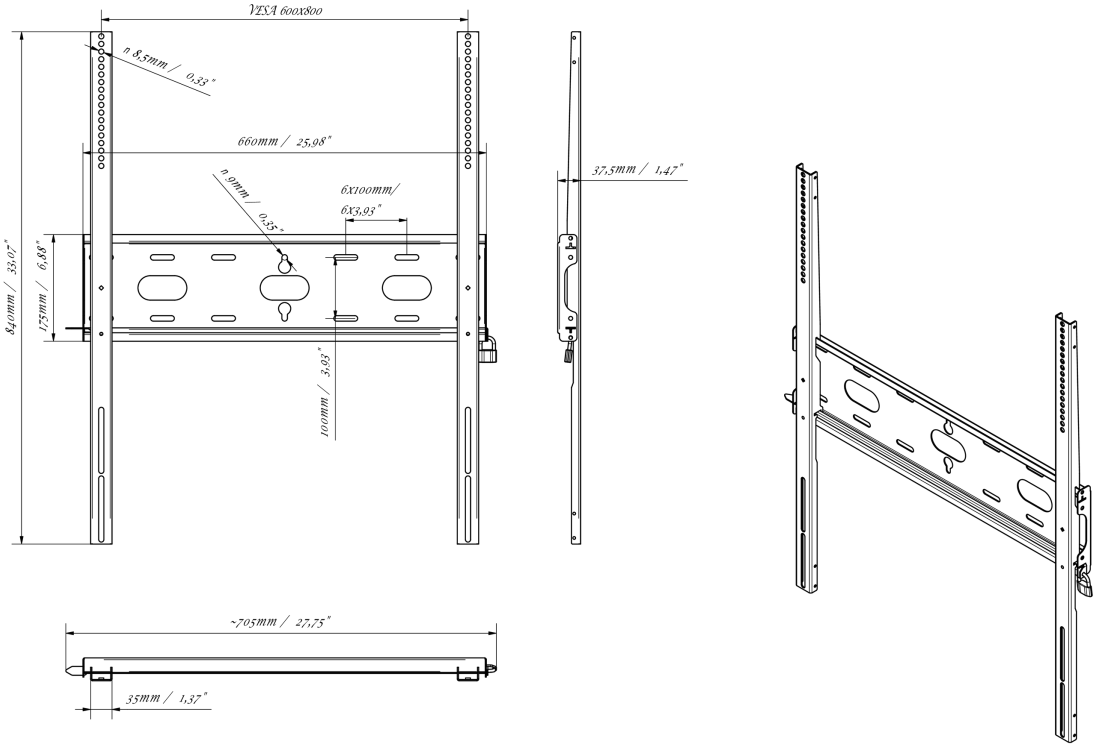

Universal wall mount, up to VESA 600x800mm, max. 125kg

With the easy and quick fixation system, this wall mount guarantees safe usage in environments like schools and other public utility buildings.

01 DEVICE

Type Wall Mount

02 TECHNICAL SPECIFICATION

Max weight capacity	125kg / monitor
VESA minimum	400 x 400mm
VESA maximum	600 x 800mm

MD-WM6080

03 DIMENSIONS / WEIGHT

Product dimensions W x H x D 660 x 840 x 37.5mm

Box dimensions W x H x D 930 x 220 x 40mm

Weight (without box) 3.4kg

Weight (with box) 4.1kg

EAN code 5902841107069

MD-WM6080

All trademarks and registered trademarks acknowledged. E & O E. Specification subject to change without notice. All LCD's comply with ISO-9241-307:2008 in connection with pixel defects.