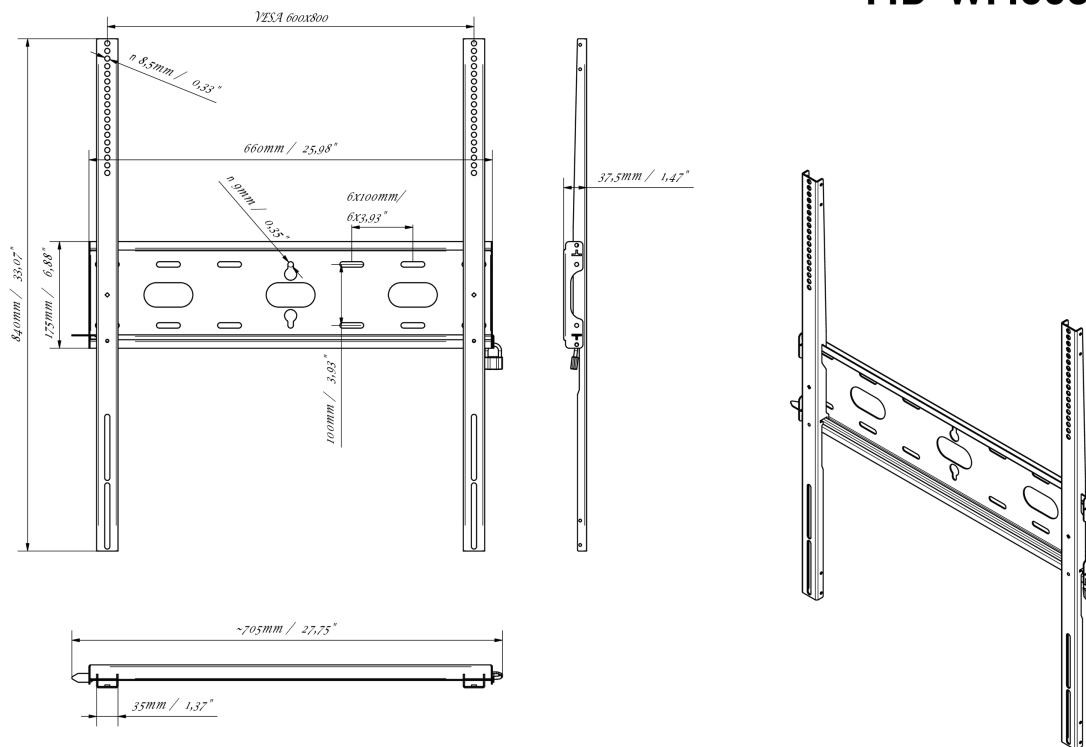

Universal wall mount, up to VESA 600x800mm, max. 125kg

With the easy and quick fixation system, this wall mount guarantees safe usage in environments like schools and other public utility buildings.

01 DEVICE

Type Wall Mount

02 TECHNICAL SPECIFICATION

Max weight capacity	125kg / monitor
VESA minimum	400 x 400mm
VESA maximum	600 x 800mm

MD-WM6080

03 DIMENSIONS / WEIGHT

Product dimensions W x H x D 660 x 840 x 37.5mm

Box dimensions W x H x D 930 x 220 x 40mm

Weight (without box) 3.4kg

Weight (with box) 4.1kg

EAN code 5902841107069

MD-WM6080

All trademarks and registered trademarks acknowledged. E & O E. Specification subject to change without notice. All LCD's comply with ISO-9241-307:2008 in connection with pixel defects.