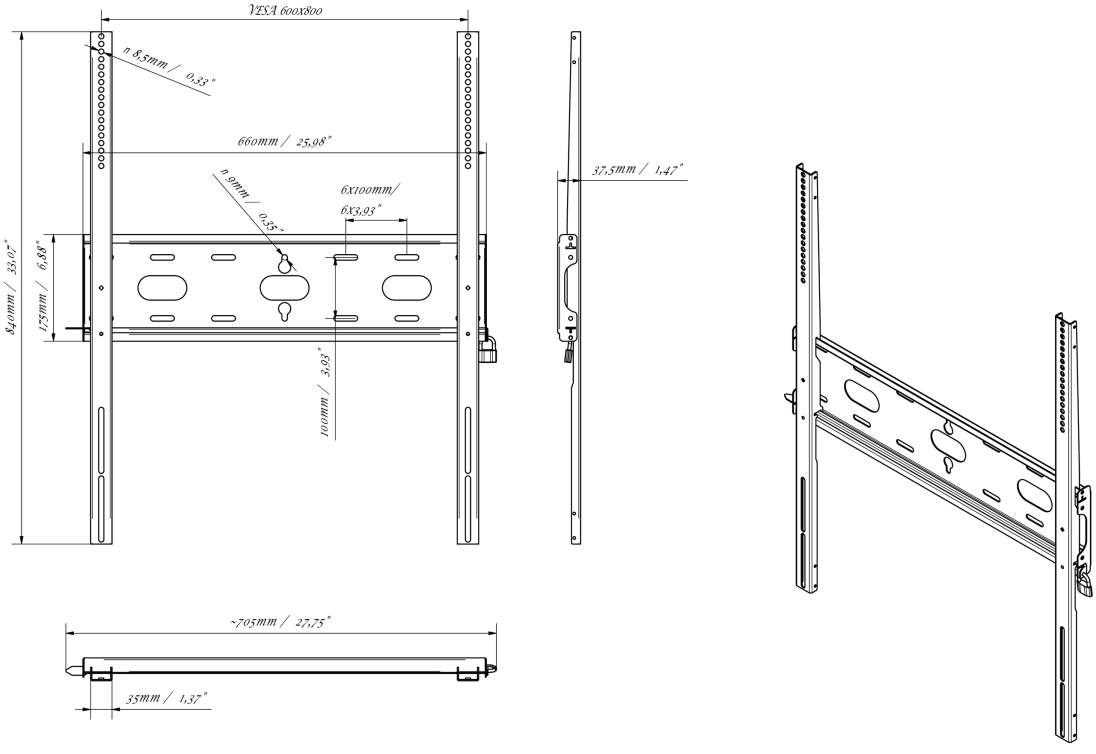

Evrensel duvar montajı, maks. 600x800mm. 125kg

With the easy and quick fixation system, this wall mount guarantees safe usage in environments like schools and other public utility buildings.

01 TEKNİK ÖZELLİK

Maksimum ağırlık kapasitesi	125kg / monitör
VESA minimum	400 x 400mm
VESA maksimum	600 x 800mm

MD-WM6080

All trademarks and registered trademarks acknowledged. E & O E. Specification subject to change without notice. All LCD's comply with ISO-9241-307:2008 in connection with pixel defects.