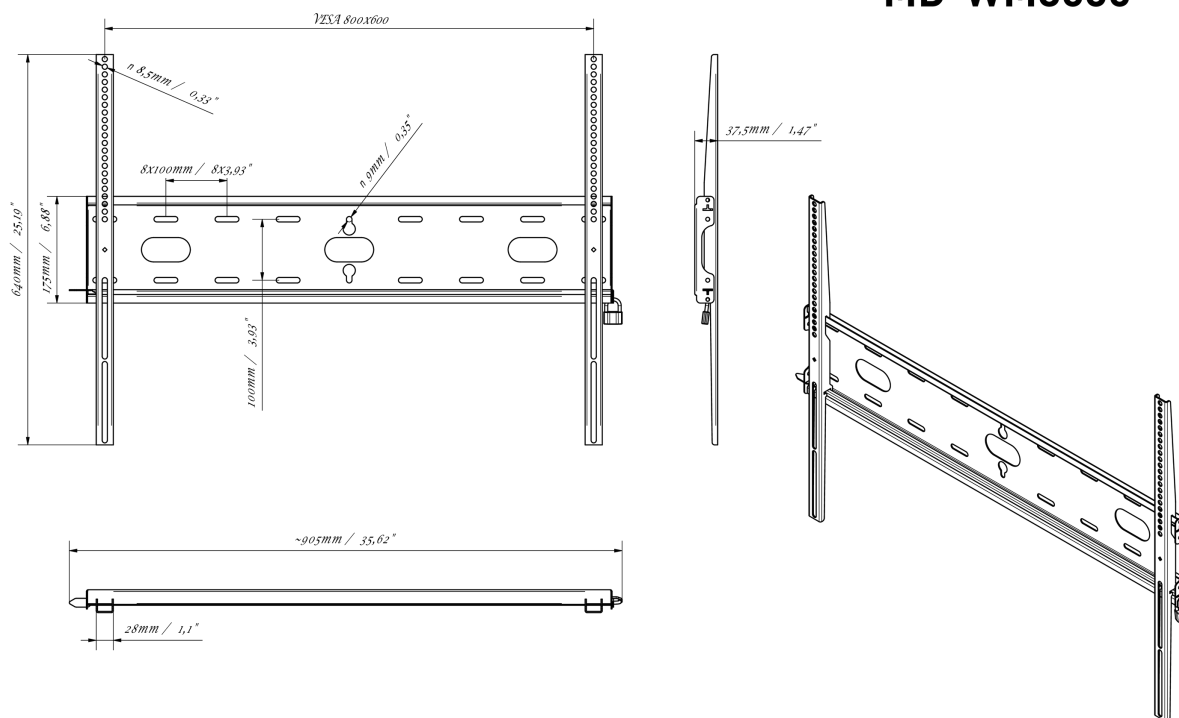

Universal wall mount, up to VESA 800x600mm, max. 125kg

With the easy and quick fixation system, this wall mount guarantees safe usage in environments like schools and other public utility buildings.

01 DEVICE

Type Wall Mount

02 TECHNICAL SPECIFICATION

Max weight capacity	125kg / monitor
VESA minimum	100 x 100mm
VESA maximum	800 x 600mm

MD-WM8060

03 DIMENSIONS / WEIGHT

Product dimensions W x H x D	860 x 640 x 37.5mm
Box dimensions W x H x D	930 x 220 x 40mm
Weight (without box)	3.3kg
Weight (with box)	4kg
EAN code	5902841107380