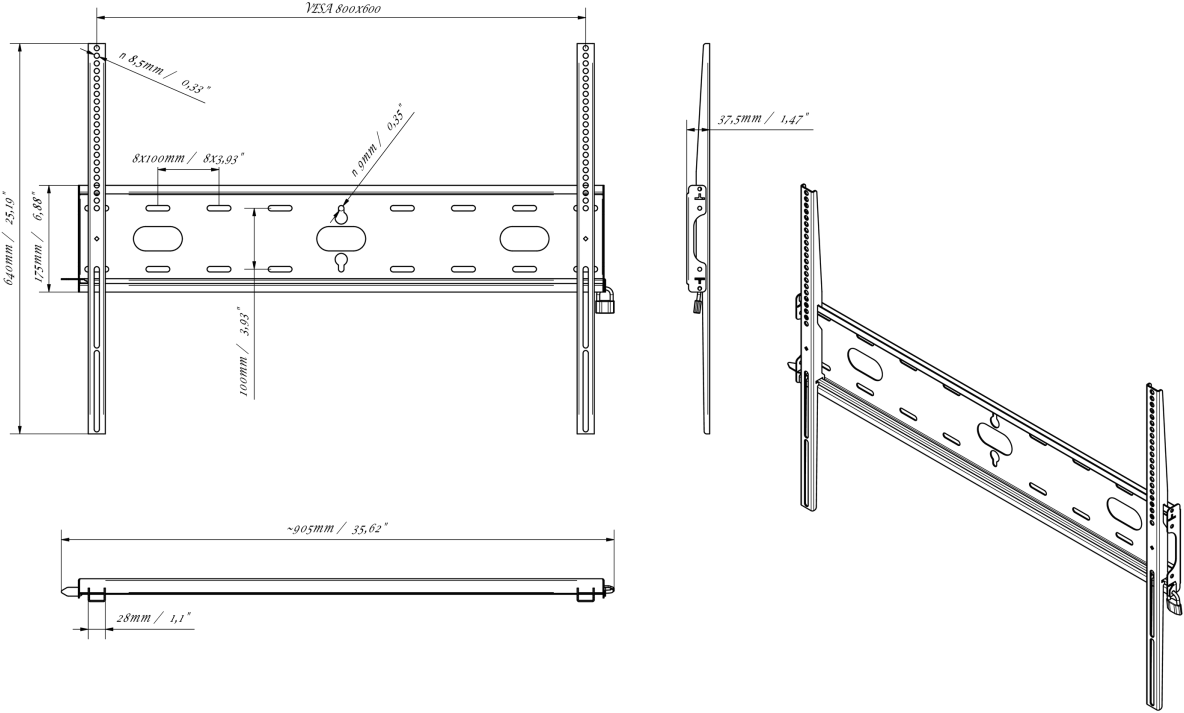

MD-WM8060

All trademarks and registered trademarks acknowledged. E & O E. Specification subject to change without notice. All LCD's comply with ISO-9241-307:2008 in connection with pixel defects.

© IYAMA CORPORATION. ALL RIGHTS RESERVED