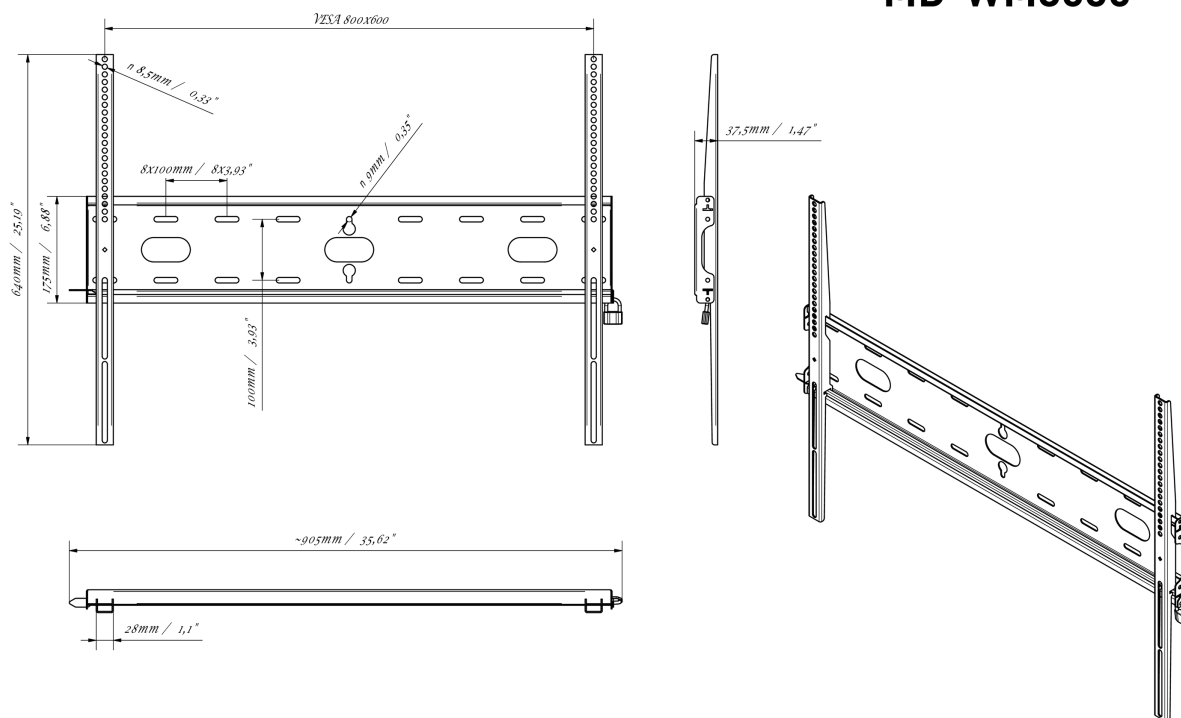

Universal wall mount, up to VESA 800x600mm, max. 125kg

With the easy and quick fixation system, this wall mount guarantees safe usage in environments like schools and other public utility buildings.

01 DEVICE

Type Wall Mount

02 TECHNICAL SPECIFICATION

Max weight capacity	125kg / monitor
VESA minimum	100 x 100mm
VESA maximum	800 x 600mm

MD-WM8060

03 DIMENSIONS / WEIGHT

Product dimensions W x H x D	860 x 640 x 37.5mm
Box dimensions W x H x D	930 x 220 x 40mm
Weight (without box)	3.3kg
Weight (with box)	4kg
EAN code	5902841107380