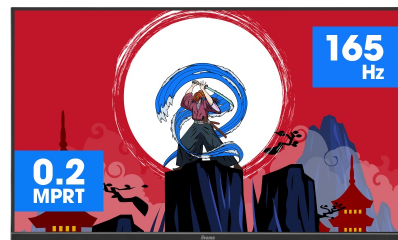

Immerse yourself in the game with the curved GCB3280QSU Red Eagle with 165Hz refresh rate

The 1500R curved VA panel with 165Hz refresh rate, 0.2ms MPRT and the 2560x1440 resolution gives you an immersive viewing experience and guarantees superb image quality. The height adjustable stand ensures you can easily adjust the screen position and easily customizable screen settings using the predefined and custom gaming modes along with the Black Tuner function gives you control over the dark scenes to make sure details are always clearly visible.

CURVED DESIGN 1500R

The 1500R curvature of the screen guarantees a realistic and comfortable viewing experience allowing you to really immerse yourself in the game.

165Hz & 0.2ms MPRT

With 165Hz refresh rate and 0.2ms MPRT response time the force is with you! Make split second decisions and be sure the image on the screen is always sharp and smooth.

01 DISPLAY CHARACTERISTICS

Diagonal	31.5", 80cm
Panel	VA LED, matte finish
Curved	1500R
Native resolution	2560 x 1440 @165Hz (3.7 megapixel WQHD, DisplayPort)
Aspect ratio	16:9
Panel brightness	350 cd/m ²
Static contrast	3000:1
Advanced contrast	80M:1
Response time (MPRT)	0.2ms
Viewing zone	horizontal/vertical: 178°/178°, right/left: 89°/89°, up/down: 89°/89°
Colour support	16.7mln
Horizontal Sync	30 - 245kHz
Viewable area W x H	697.3 x 392.3mm, 27.5 x 15.4"
Pixel pitch	0.272mm
Colour	matte, black