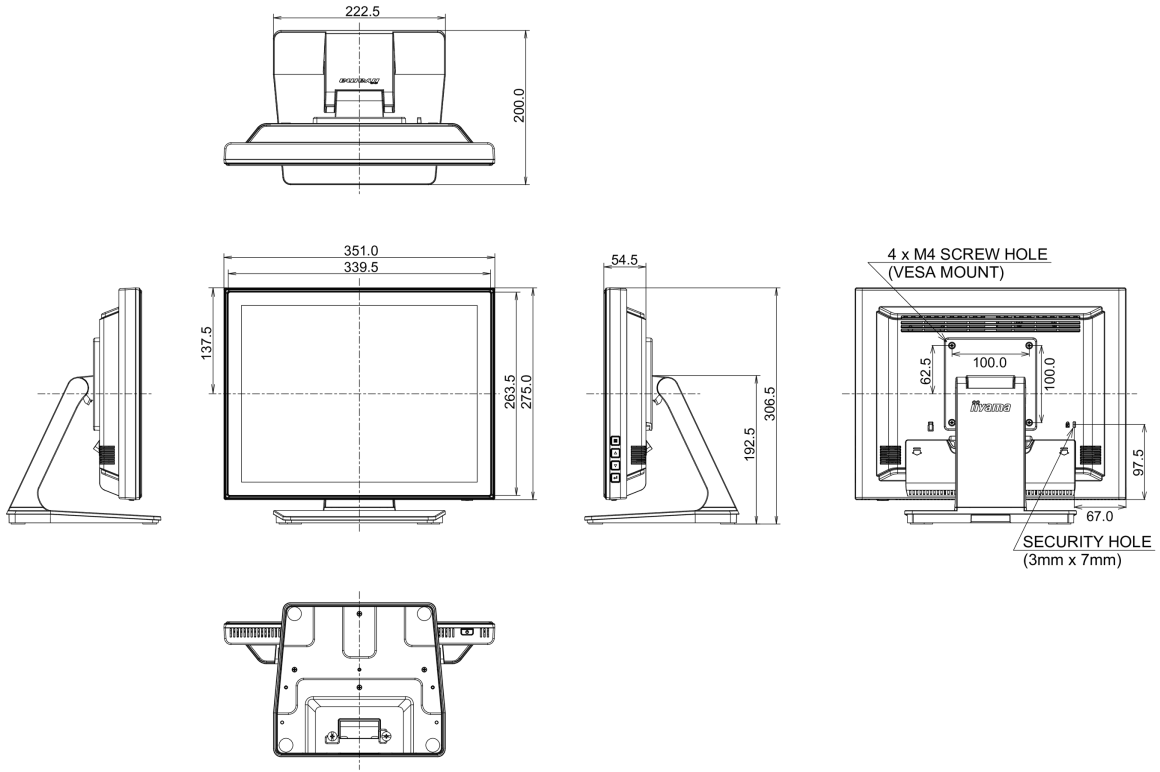

## 10 MÉRETEK / SÚLY

Termék méretei Sz x H x M 351 x 306.5 x 200mm

Súly (doboz nélkül) 3.7kg

EAN kód 4948570122097

All trademarks and registered trademarks acknowledged. E & O E. Specification subject to change without notice. All LCD's comply with ISO-9241-307:2008 in connection with pixel defects.