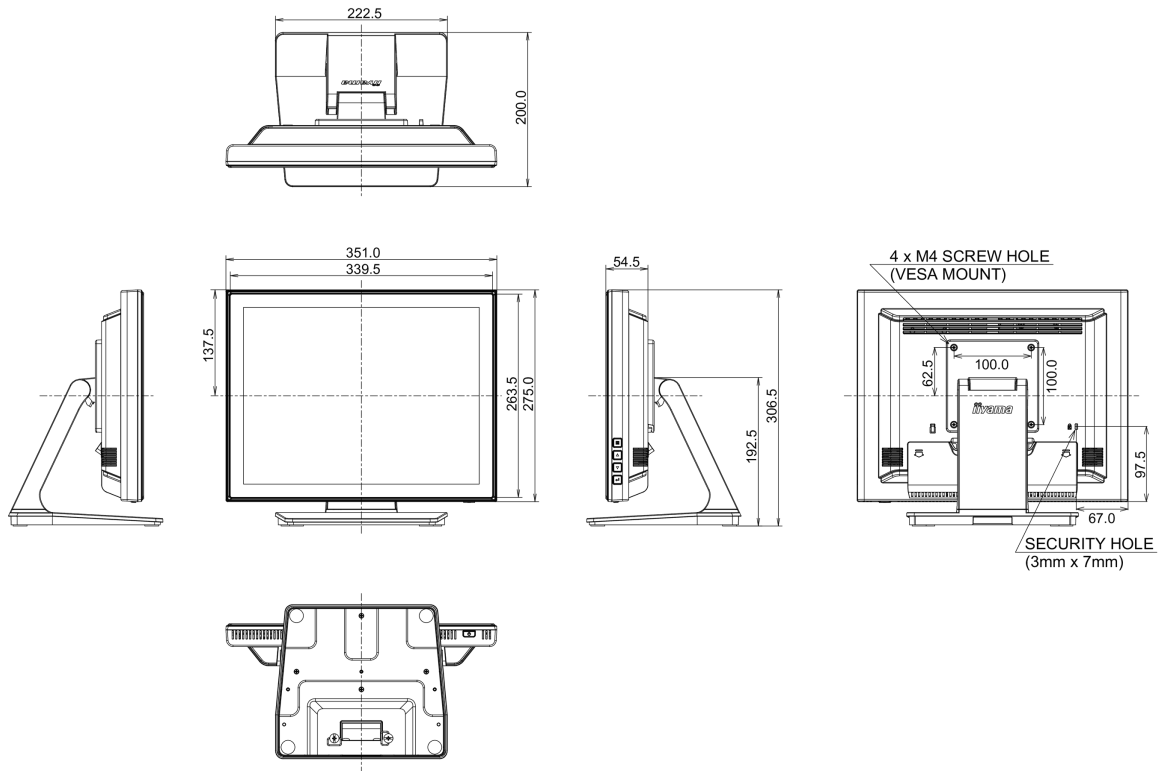

## 10 DIMENZIJE / TEŽINA

Dimenzije proizvoda Š x V x D 351 x 306.5 x 200mm

Težina (bez kutije) 3.7kg

EAN kod 4948570122097

All trademarks and registered trademarks acknowledged. E & O E. Specification subject to change without notice. All LCD's comply with ISO-9241-307:2008 in connection with pixel defects.