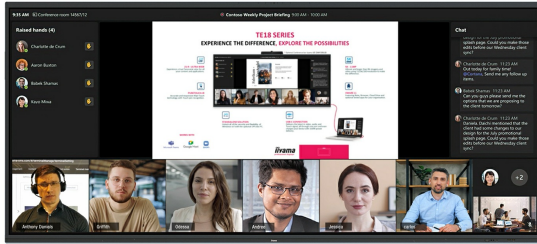

IFP INTERACTIVE DISPLAYS

INFORMATION

105" Ultra-wide Interactive 5K UHD display with 21:9 panoramic view

- The TE10518UWI-B1AG is a revolutionary 105" 5K UHD Interactive Touchscreen that brings a new level of collaboration and engagement to your workspace. Boasting cutting-edge technology and a host of impressive features and functionalities, this interactive display is designed to transform the way you work, communicate, and share ideas. Whether it's for boardrooms, classrooms, or collaborative meeting spaces, this 105" 21:9 Ultra-Wide interactive touchscreen is the ultimate tool to foster creativity, productivity, and seamless communication.

Microsoft Teams Front Row

Take your collaboration to the next level with the integration of Microsoft Teams Front Row. This feature allows you to seamlessly host or join virtual meetings and video conferences using the interactive touchscreen as your central communication hub.

21:9 Ultra-Wide Screen

With an ultra-wide aspect ratio, this interactive touchscreen provides an expansive canvas to accommodate multiple content windows side-by-side, enhancing multitasking capabilities. The 21:9 Ultra Wide format is also the perfect optimisation for Microsoft Teams Front Row delivering an exceptional experience and meeting room equity for all attendees.

5K - 11 Mega Pixels

Experience stunning visuals with the 5K UHD resolution, offering crisp and clear images for a truly immersive viewing experience.

PURETOUCH-IR+

The state-of-the-art PureTouch-IR+ technology ensures accurate and precise touch responses, enabling effortless interaction and annotation.