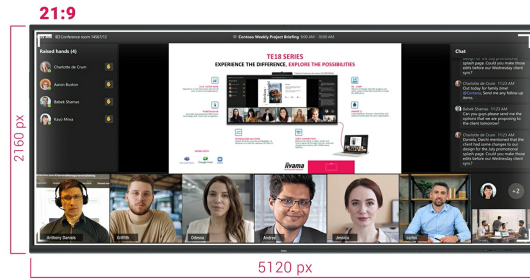

IFP INTERACTIVE DISPLAYS

INFORMATION

105" Ultra-wide Interactive 5K UHD display with 21:9 panoramic view

- The TE10518UWI-B1AG is a revolutionary 105" 5K UHD Interactive Touchscreen that brings a new level of collaboration and engagement to your workspace. Boasting cutting-edge technology and a host of impressive features and functionalities, this interactive display is designed to transform the way you work, communicate, and share ideas. Whether it's for boardrooms, classrooms, or collaborative meeting spaces, this 105" 21:9 Ultra-Wide interactive touchscreen is the ultimate tool to foster creativity, productivity, and seamless communication.

Microsoft Teams Front Row

Take your collaboration to the next level with the integration of Microsoft Teams Front Row. This feature allows you to seamlessly host or join virtual meetings and video conferences using the interactive touchscreen as your central communication hub.

21:9 Ultra-Wide Screen

With an ultra-wide aspect ratio, this interactive touchscreen provides an expansive canvas to accommodate multiple content windows side-by-side, enhancing multitasking capabilities. The 21:9 Ultra Wide format is also the perfect optimisation for Microsoft Teams Front Row delivering an exceptional experience and meeting room equity for all attendees.

5K - 11 Mega Pixels

Experience stunning visuals with the 5K UHD resolution, offering crisp and clear images for a truly immersive viewing experience.

PURETOUCH-IR+

The state-of-the-art PureTouch-IR+ technology ensures accurate and precise touch responses, enabling effortless interaction and annotation.