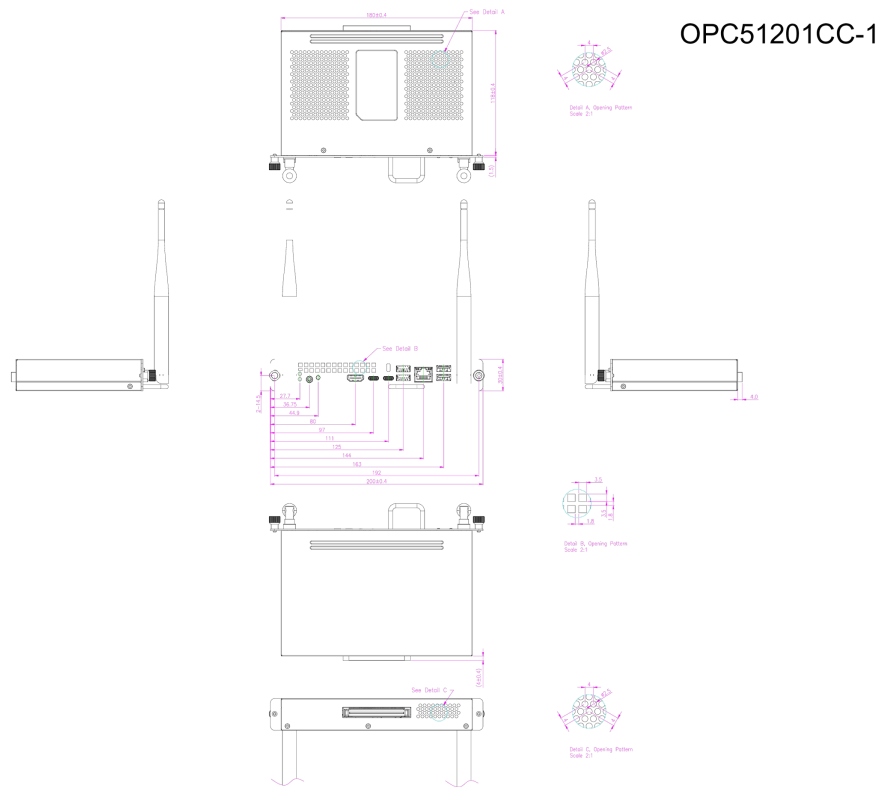

An Intel® i5 OPS slot PC with Windows® 11 which supports 5K (5120x2160) resolution

This mini OPS PC with Intel® Core™ i5 inside turns your iiyama (interactive) large format display into a stand-alone solution. It comes equipped with a powerful Intel® processor with integrated Ultra HD graphics and a fast SSD drive. No hassle with cables and having to mount a PC at the back of the monitor or on a floor lift. The OPC51201CC-1 is also very quiet with a noise level below 34dB at 100% CPU load at 1meter distance. Simply slide in the iiyama OPS slot PC and get started right away.

01 DEVICE

Type	OPS slot PC
CPU	Intel® Core™ i5-1240P, TPM 2.0 (Trusted Platform Module), vPro Essential
RAM	16GB DDR4
SSD	256GB M.2
Graphics	Integrated Intel® Iris® Xe
Chipset	Intel®
Sound card	Integrated High Definition Audio Stereo
Network	10/100/1000M Adapter
WiFi	802.11 a/b/g/n/ac/ax (M.2 NVME)
Bluetooth	5.3
Operating system	Windows 11 IoT Enterprise
LAN (RJ45)	x1
USB	3.0 x2, 2.0 x2, 3.2 (Type C) x2 (support DP Alt mode)
HDMI Out	x1 (2.0)
Microphone In	x1 (mic and headset combo)

02 POWER-MANAGEMENT

Потребляемая мощность 95W стандарт, 0.5W ожидание

03 РАЗМЕР / BEC

Размер продукта 180 x 119 x 30мм

Вес (без упаковки)	0.75кг
Вес (с упаковкой)	0.95кг
EAN код	4948570033188

04 ENVIRONMENTAL CONDITIONS