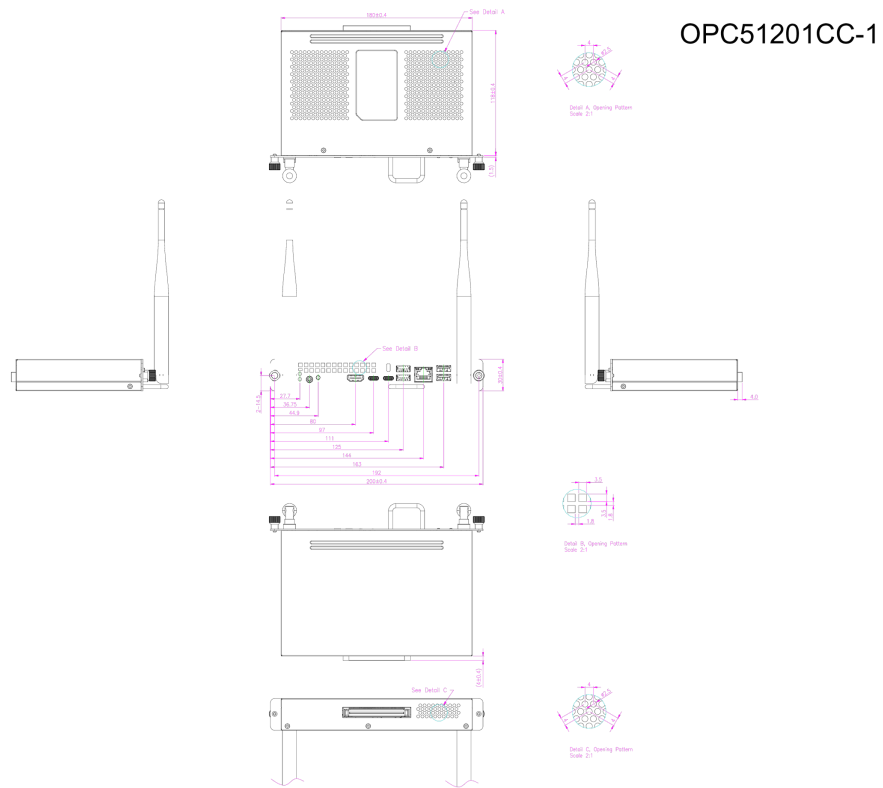

An Intel® i5 OPS slot PC with Windows® 11 which supports 5K (5120x2160) resolution

This mini OPS PC with Intel® Core™ i5 inside turns your iiyama (interactive) large format display into a stand-alone solution. It comes equipped with a powerful Intel® processor with integrated Ultra HD graphics and a fast SSD drive. No hassle with cables and having to mount a PC at the back of the monitor or on a floor lift. The OPC51201CC-1 is also very quiet with a noise level below 34dB at 100% CPU load at 1meter distance. Simply slide in the iiyama OPS slot PC and get started right away.

01 DEVICE

Type	OPS slot PC
CPU	Intel® Core™ i5-1240P, TPM 2.0 (Trusted Platform Module), vPro Essential
RAM	16GB DDR4
SSD	256GB M.2
Graphics	Integrated Intel® Iris® Xe
Chipset	Intel®
Sound card	Integrated High Definition Audio Stereo
Network	10/100/1000M Adapter
WiFi	802.11 a/b/g/n/ac/ax (M.2 NVME)
Bluetooth	5.3
Operating system	Windows 11 IoT Enterprise
LAN (RJ45)	x1
USB	3.0 x2, 2.0 x2, 3.2 (Type C) x2 (support DP Alt mode)
HDMI Out	x1 (2.0)
Headphone connector	yes
Microphone In	x1 (mic and headset combo)

02 POWER MANAGEMENT

Power usage 95W typical, 0.5W stand by

03 DIMENSIONS / WEIGHT

Product dimensions L x W x H	180 x 119 x 30mm
Weight (without box)	0.75kg
Weight (with box)	0.95kg
EAN code	4948570033188