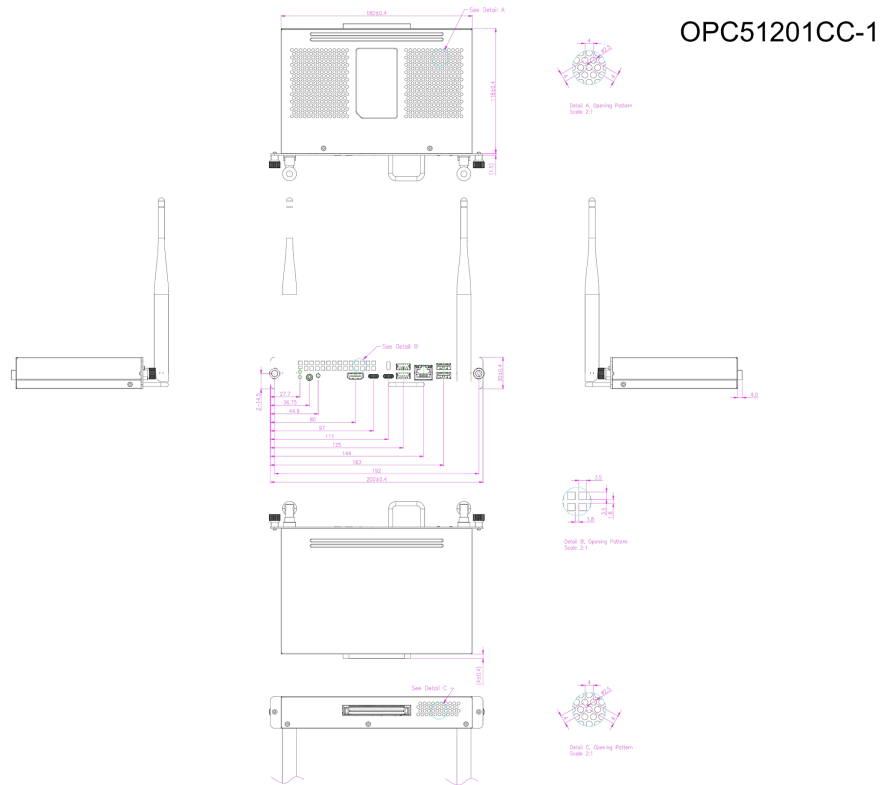

An Intel® i5 OPS slot PC with Windows® 11 which supports 5K (5120x2160) resolution

This mini OPS PC with Intel® Core™ i5 inside turns your iiyama (interactive) large format display into a stand-alone solution. It comes equipped with a powerful Intel® processor with integrated Ultra HD graphics and a fast SSD drive. No hassle with cables and having to mount a PC at the back of the monitor or on a floor lift. The OPC51201CC-1 is also very quiet with a noise level below 34dB at 100% CPU load at 1meter distance. Simply slide in the iiyama OPS slot PC and get started right away.

01 DEVICE

Type	OPS slot PC
CPU	Intel® Core™ i5-1240P, TPM 2.0 (Trusted Platform Module), vPro Essential
RAM	16GB DDR4
SSD	256GB M.2
Graphics	Integrated Intel® Iris® Xe
Chipset	Intel®
Sound card	Integrated High Definition Audio Stereo
Network	10/100/1000M Adapter
WiFi	802.11 a/b/g/n/ac/ax (M.2 NVME)
Bluetooth	5.3
Operating system	Windows 11 IoT Enterprise
LAN (RJ45)	x1
USB	3.0 x2, 2.0 x2, 3.2 (Type C) x2 (support DP Alt mode)
HDMI Out	x1 (2.0)
Microphone In	x1 (mic and headset combo)

02 POWER MANAGEMENT

Power usage 95W typical, 0.5W stand by

03 DIMENSIONS / WEIGHT

Product dimensions L x W x H 180 x 119 x 30mm

Weight (without box)	0.75kg
Weight (with box)	0.95kg
EAN code	4948570033188

04 ENVIRONMENTAL CONDITIONS