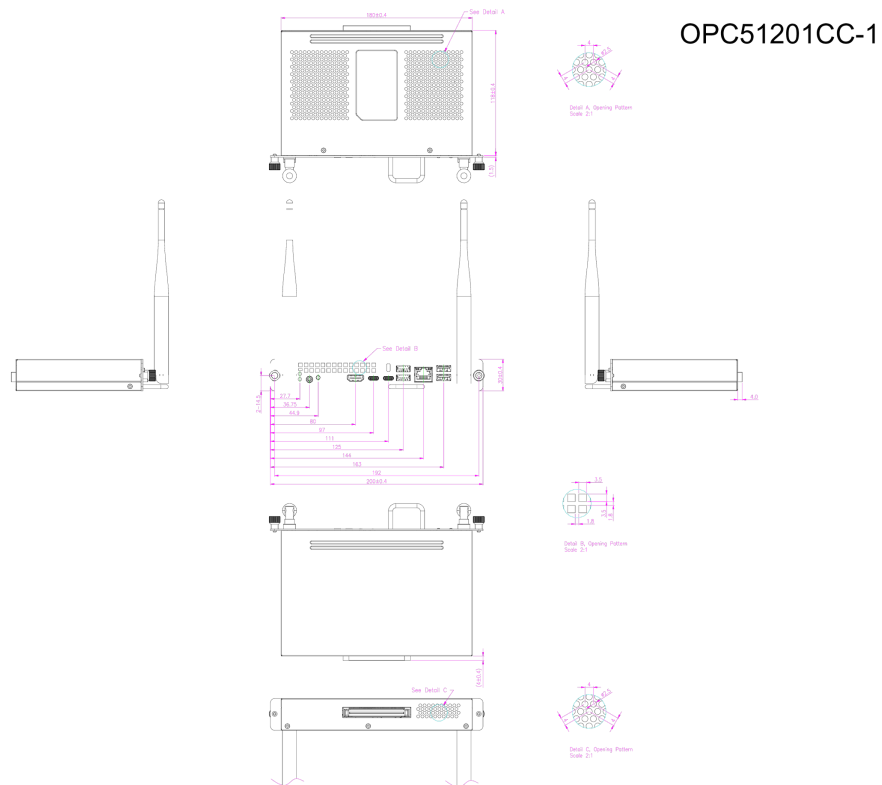

An Intel® i5 OPS slot PC with Windows® 11 which supports 5K (5120x2160) resolution

This mini OPS PC with Intel® Core™ i5 inside turns your iiyama (interactive) large format display into a stand-alone solution. It comes equipped with a powerful Intel® processor with integrated Ultra HD graphics and a fast SSD drive. No hassle with cables and having to mount a PC at the back of the monitor or on a floor lift. The OPC51201CC-1 is also very quiet with a noise level below 34dB at 100% CPU load at 1meter distance. Simply slide in the iiyama OPS slot PC and get started right away.

01 УСТРОЙСТВО

| | |
|------------------|--|
| Type | OPS slot PC |
| CPU | Intel® Core™ i5-1240P, TPM 2.0 (Trusted Platform Module), vPro Essential |
| RAM | 16GB DDR4 |
| SSD | 256GB M.2 |
| Graphics | Integrated Intel® Iris® Xe |
| Chipset | Intel® |
| Sound card | Integrated High Definition Audio Stereo |
| Network | 10/100/1000M Adapter |
| WiFi | 802.11 a/b/g/n/ac/ax (M.2 NVME) |
| Bluetooth | 5.3 |
| Operating system | Windows 11 IoT Enterprise |
| LAN (RJ45) | x1 |
| USB | 3.0 x2, 2.0 x2, 3.2 (Type C) x2 (support DP Alt mode) |
| HDMI Out | x1 (2.0) |
| Microphone In | x1 (mic and headset combo) |

02 POWER-MANAGEMENT

Потребляемая мощность 95W стандарт, 0.5W ожидание

03 РАЗМЕР / BEC

Размер продукта 180 x 119 x 30мм

| | |
|--------------------|---------------|
| Вес (без упаковки) | 0.75кг |
| Вес (с упаковкой) | 0.95кг |
| EAN код | 4948570033188 |