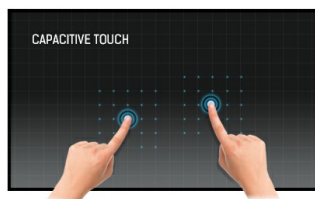

23.8" PCAP 10pt touchscreen monitor featuring IPS panel technology, Edge-to-Edge glass design and anti fingerprint coating

With its Full HD (1920x1080) resolution and accurate Projective Capacitive 10 point touch technology, the ProLite T2452MSC-W1 delivers seamless and accurate touch response. Featuring IPS LCD screen technology, it offers exceptional colour performance and wide viewing angles, making it a perfect choice for a vast array of interactive applications. The flexible stand can be positioned at several angles creating a comfortable and ergonomic user experience and the integrated cable management system hides all the cables and electrical wires giving a neat and cable-free workspace. In addition, the edge-to-edge glass and ultra slim design creates an eye-catching finish. The ProLite T2452MSC-W1 is the ideal solution for interactive signage, instore retail, POS and interactive presentations.

Szintén elérhető fekete színben : [ProLite T2452MSC-B1](#)