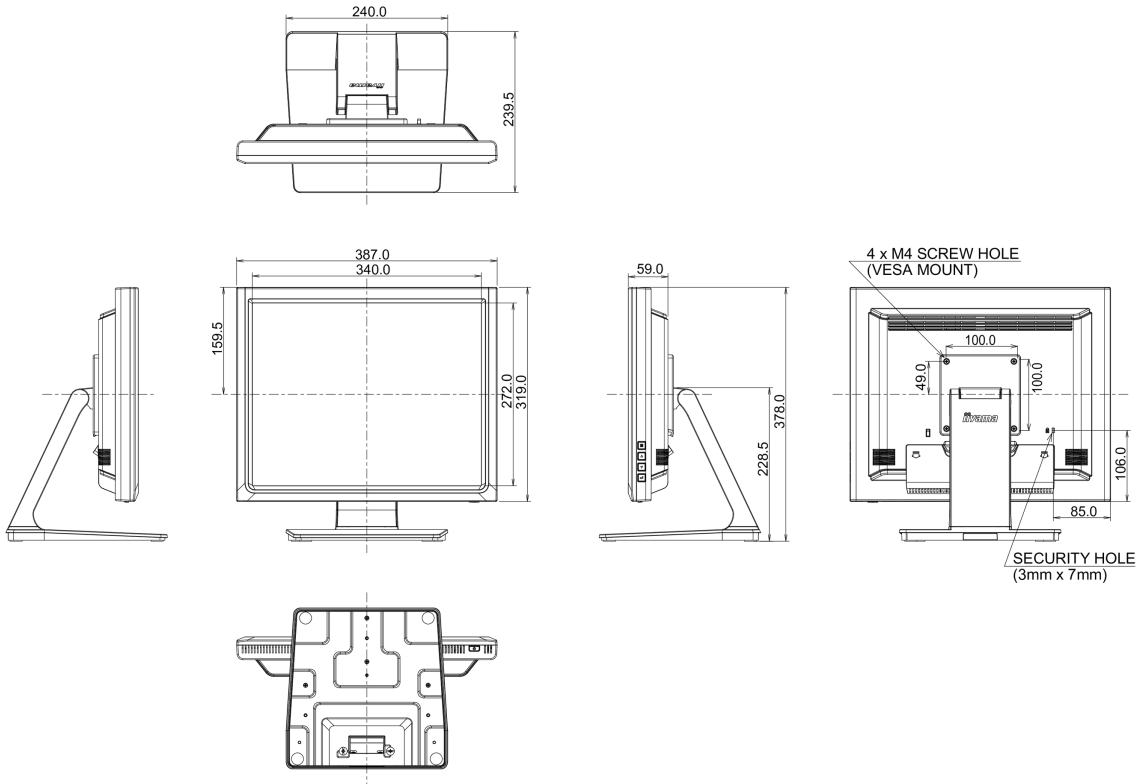

## 09 ÖLÇÜLER / AĞIRLIK

Ürün boyutları G x Y x D

387 x 378 x 239.5mm

Ağırlık (kutu hariç)

5.4kg

EAN kodu

4948570122127

All trademarks and registered trademarks acknowledged. E & O E. Specification subject to change without notice. All LCD's comply with ISO-9241-307:2008 in connection with pixel defects.