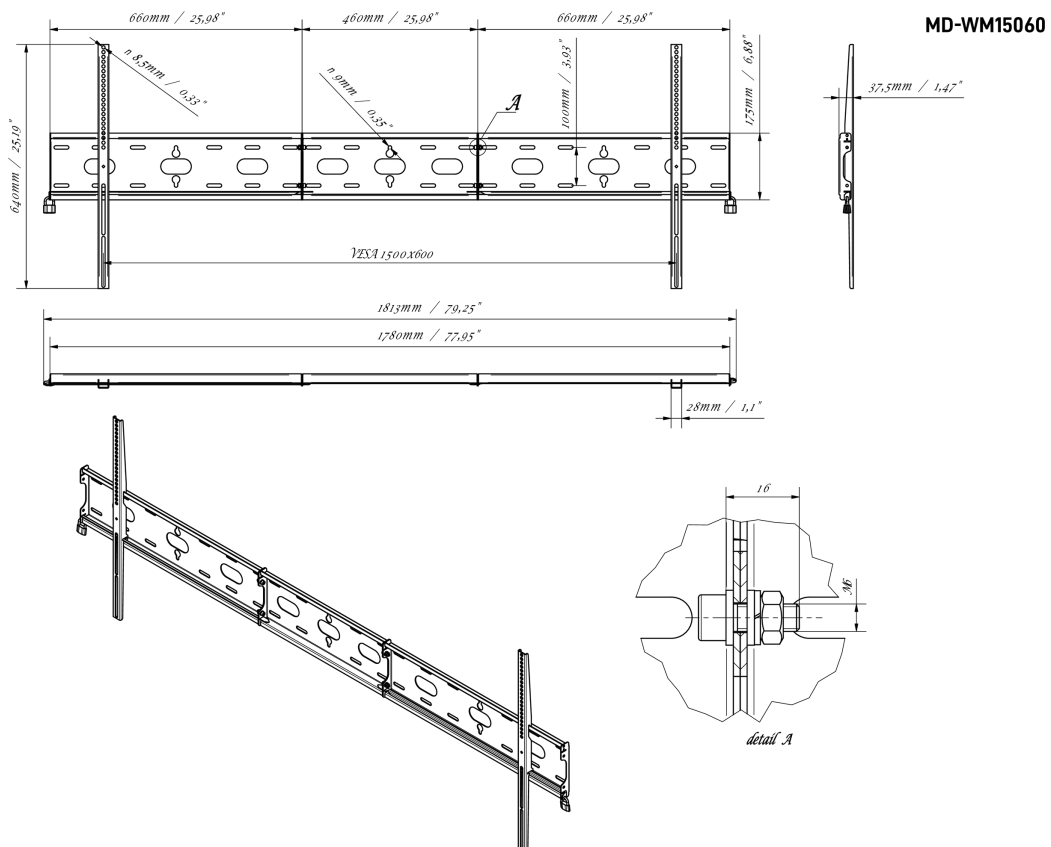

03 DIMENSIONS / WEIGHT

Product dimensions W x H x D

1813 x 640 x 37.5mm

EAN code

5902841101234