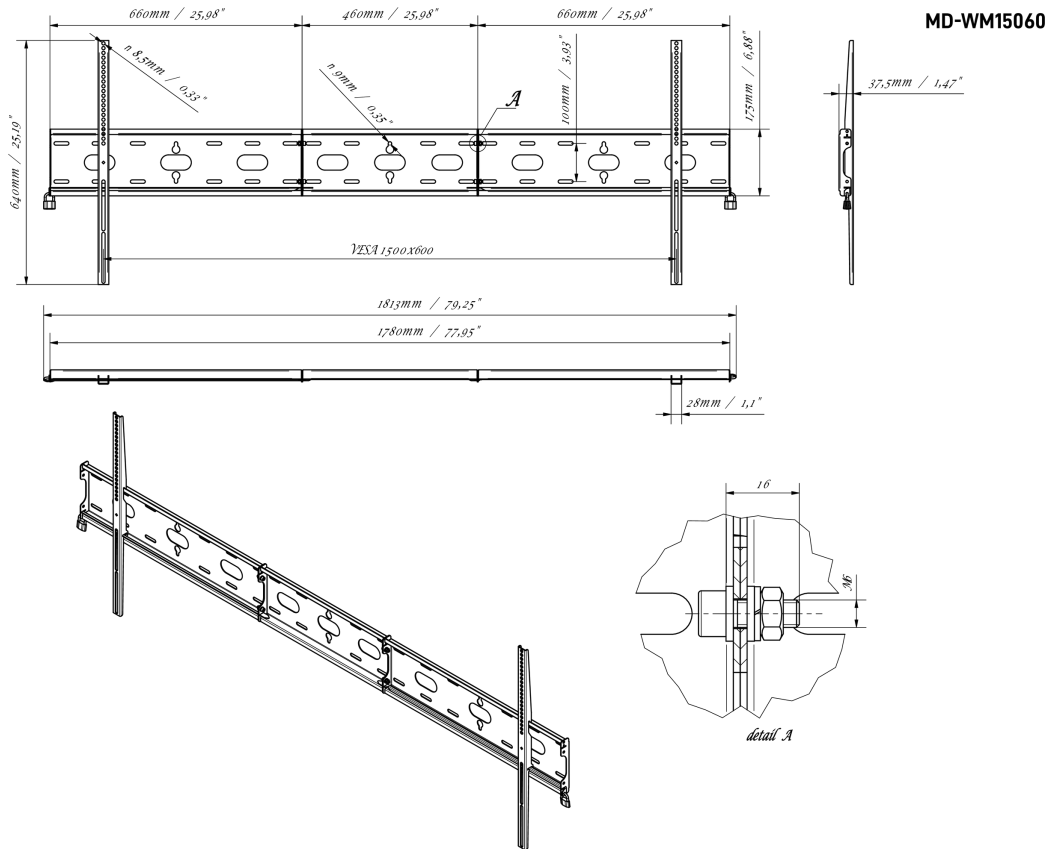

Universal wall mount, up to VESA 1500x600mm, max. 125kg

With the easy and quick fixation system, this wall mount guarantees safe usage in environments like schools and other public utility buildings for 105" displays in landscape orientation.

01 DEVICE

Type Wall Mount

02 TECHNICAL SPECIFICATION

Max weight capacity	125kg / monitor
VESA minimum	100 x 100mm
VESA maximum	1500 x 600mm

03 DIMENSIONS / WEIGHT

Product dimensions W x H x D

1813 x 640 x 37.5mm