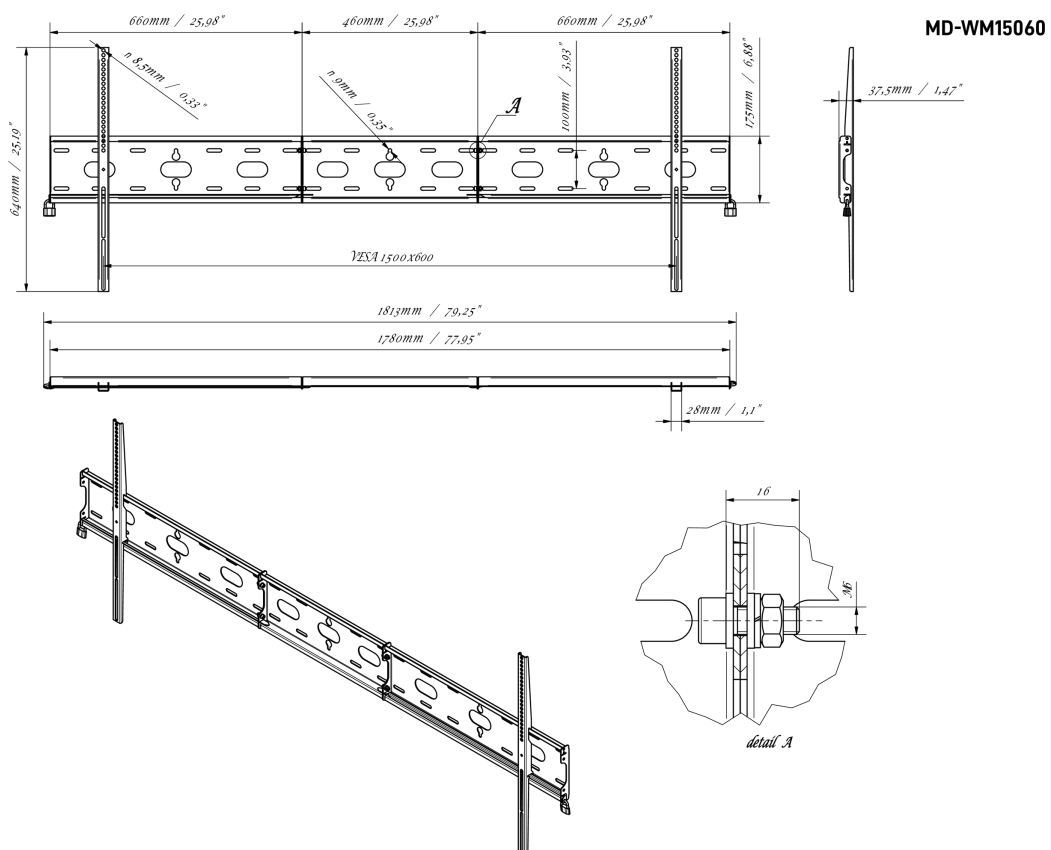

03 DIMENSIONS / WEIGHT

Product dimensions W x H x D

1813 x 640 x 37.5mm

EAN code

5902841101234