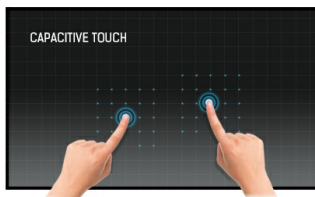

## 21.5" Full HD PCAP 10pt interactive Touch Panel PC with Android OS and edge-to-edge glass design

The ProLite TW2223AS-B1 interactive Touchpanel-PC with an elegant edge-to-edge glass design is a perfect choice for high-use environments. This monitor can operate in landscape, portrait and face-up orientation in 24/7 operating time. Thanks to the pre-installed Android 12 operating system, it is possible to easily customize the monitor by installing applications directly to it. In combination with the 16GB storage, Wi-Fi connection, LAN (RJ45) and Bluetooth connectors, it makes the monitor especially suited for POS systems or information points in retail shops to educate customers about your products, as well as virtually limitless smart home applications.

Android OS

Az Android OS-nek köszönhetően a kijelző könnyedén testre szabható az Ön igényeinek megfelelően úgy, hogy közvetlenül telepít rá alkalmazásokat.