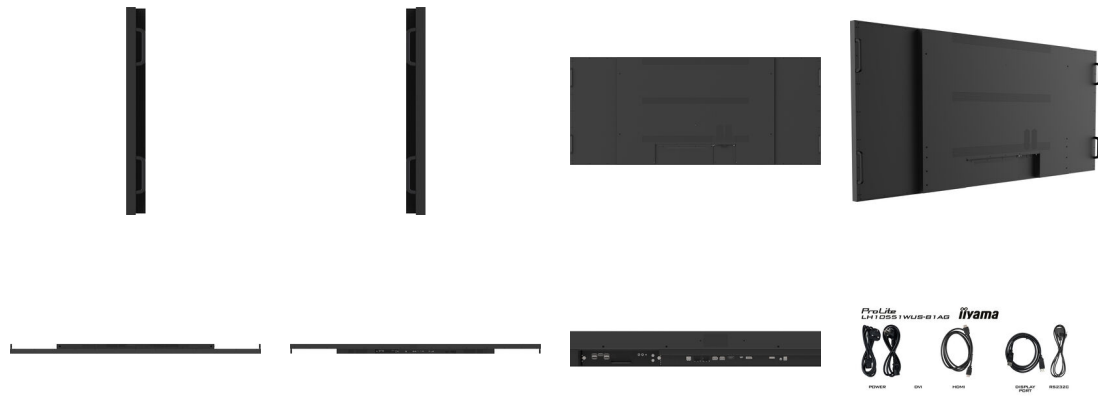

06 ACCESSORIES INCLUDED

Cables	power, HDMI, RS-232c
Guides	quick start guide, safety guide
Other	Stickers for screw holes, wire buckles
Remote control	yes (batteries included)

07 POWER MANAGEMENT

Power supply unit	internal
Power supply	AC 100 - 240V, 50/60Hz
Power usage	247W typical, 0.5W stand by, 0.3W off mode

08 SUSTAINABILITY

Regulations	CB, CE, TÜV-Bauart, EAC, RoHS support, ErP, WEEE, REACH, UKCA
Energy efficiency class (Regulation (EU) 2017/1369)	G

09 DIMENSIONS / WEIGHT

Product dimensions W x H x D	2487.4 x 1070.6 x 99.1mm
Box dimensions W x H x D	2683 x 1407 x 339mm
Weight (without box)	60.14kg
Weight (with box)	88.7kg
EAN code	4948570121977