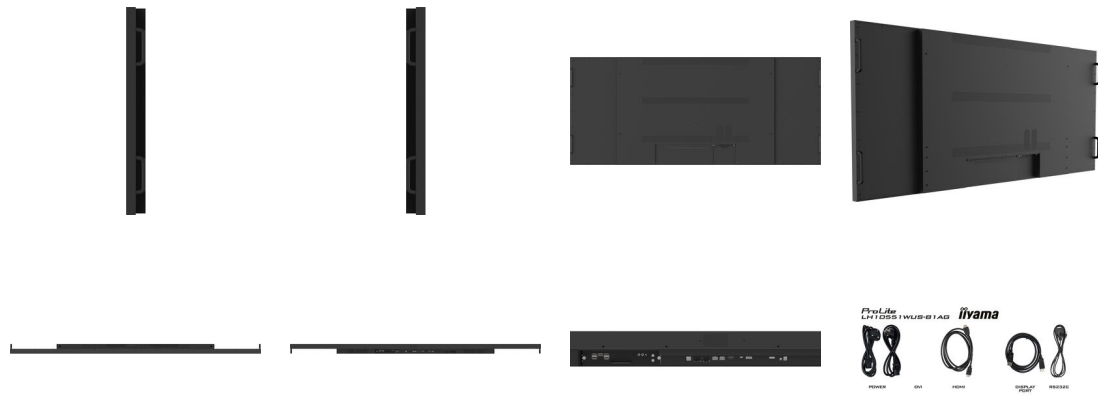

## 09 DIMENSIONS / WEIGHT

|   |                          |
|---|--------------------------|
| <b>Product dimensions<br/>W x H x D</b> | 2487.4 x 1070.6 x 99.1mm |
| <b>Box dimensions W x<br/>H x D</b>     | 2683 x 1407 x 339mm      |
| <b>Weight (without box)</b>             | 60.14kg                  |
| <b>Weight (with box)</b>                | 88.7kg                   |
| <b>EAN code</b>                         | 4948570121977            |