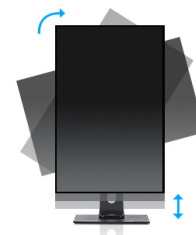

HAS (150mm) + PIVOT

With a height adjustable stand you will create an ergonomic work posture and position that meets all health and safety requirements. This will not only prevent any health issues but will also increase your productivity. The pivot function allows the screen to rotate from landscape to portrait orientation. This functionality can be useful if the application requires more height than width.