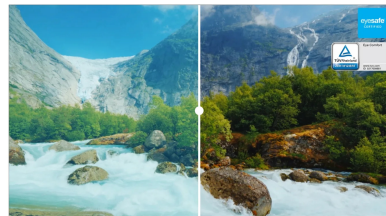

Take care of your eyes

Based on optical testing and research led by optometrists and ophthalmologists from across the globe, the Eye Safe Certification, means this product provides always-on blue light protection reducing high-energy blue light yet maintaining colour performance intact. It also meets the requirements of the Eye Comfort Certification confirming the product has reduced blue light and is flicker free to protect eyes and preserve user vision and allow the user to change body position without compromising visual image quality.