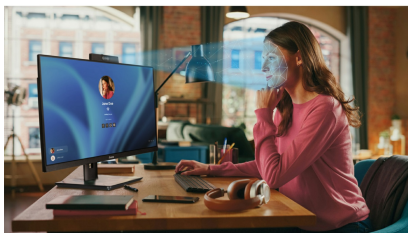

### 24" IPS monitor with a built-in Windows Hello camera and microphone

The XUB2490HSUH is a first-rate 24" desktop monitor designed for both professional and personal use. The IPS matrix ensures precise and consistent color reproduction, delivering stunning visuals with wide viewing angles. Featuring a Blue Light Reducer and flicker-free LCD technology, it reduces eye strain, providing a comfortable viewing experience. Equipped with a 150mm height-adjustable stand offering pivot and swivel functions, it allows for easy customization of screen position to suit your preferences. Moreover, it boasts a built-in 1080p autofocus webcam and microphone compliant with Windows Hello, adding convenience and security to your workspace.

#### Webcam Windows hello

The built-in web camera with microphone and autofocus guarantees seamless compatibility with any video or web conferencing platform. Compliance with Windows Hello allows users to sign in to their devices using biometric authentication methods. It provides a convenient and secure way to access devices and applications without the need for passwords.