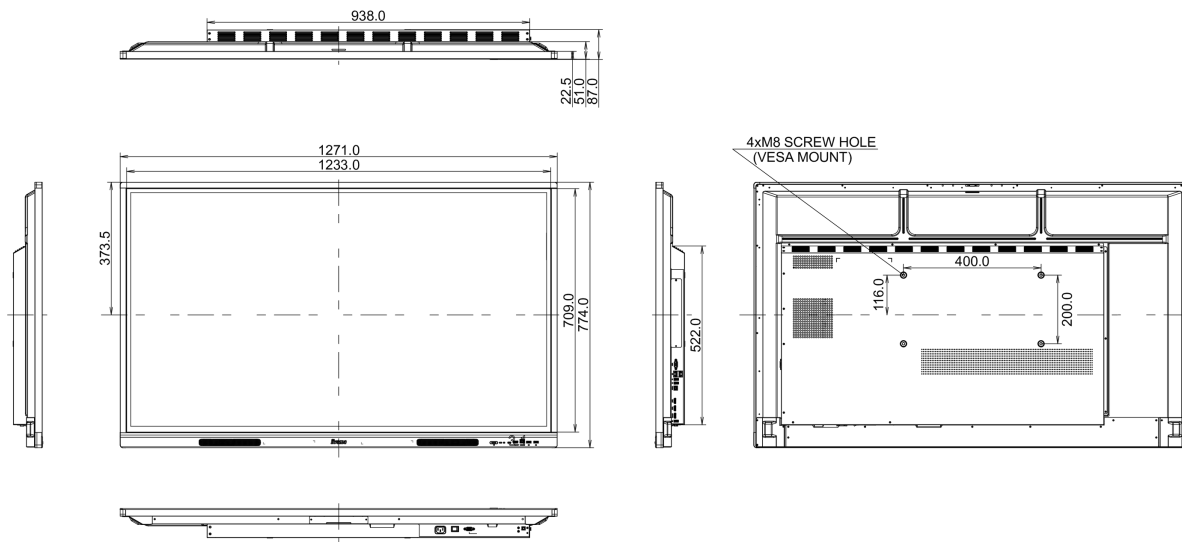

09 ODRŽIVOST

Propisi

CB, CE, TÜV-Bauart, EAC, RoHS podrška, ErP, WEEE, REACH, EPA 8.0

REACH SVHC

iznad 0.1%: Olova

10 DIMENZIJE / TEŽINA

Dimenzije proizvoda Š x V x D

1271 x 774 x 87mm

Dimenzije kutije Š x V x D

1401 x 859 x 220mm

Težina (bez kutije)

26.1kg

Težina (sa kutijom)

34.5kg

EAN kod

4948570123681

All trademarks and registered trademarks acknowledged. E & O E. Specification subject to change without notice. All LCD's comply with ISO-9241-307:2008 in connection with pixel defects.

© IIYAMA CORPORATION. ALL RIGHTS RESERVED