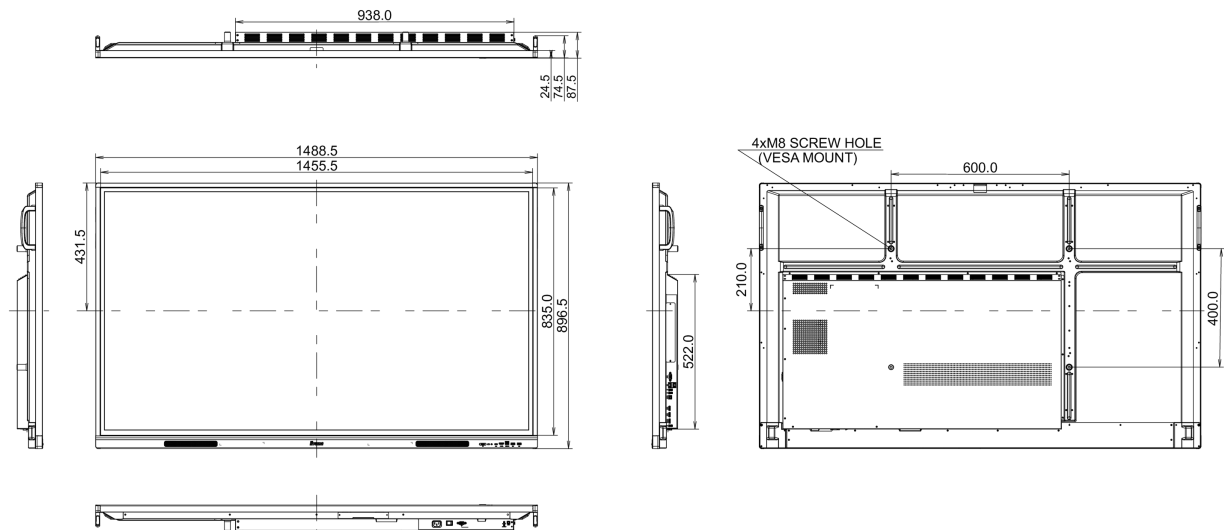

## 10 DIMENSIONS / WEIGHT

<b>Product dimensions W x H x D</b>	1488.5 x 896.5 x 87.5mm
<b>Box dimensions W x H x D</b>	1628 x 1005 x 208mm
<b>Weight (without box)</b>	35kg
<b>Weight (with box)</b>	44.7kg
<b>EAN code</b>	4948570123698