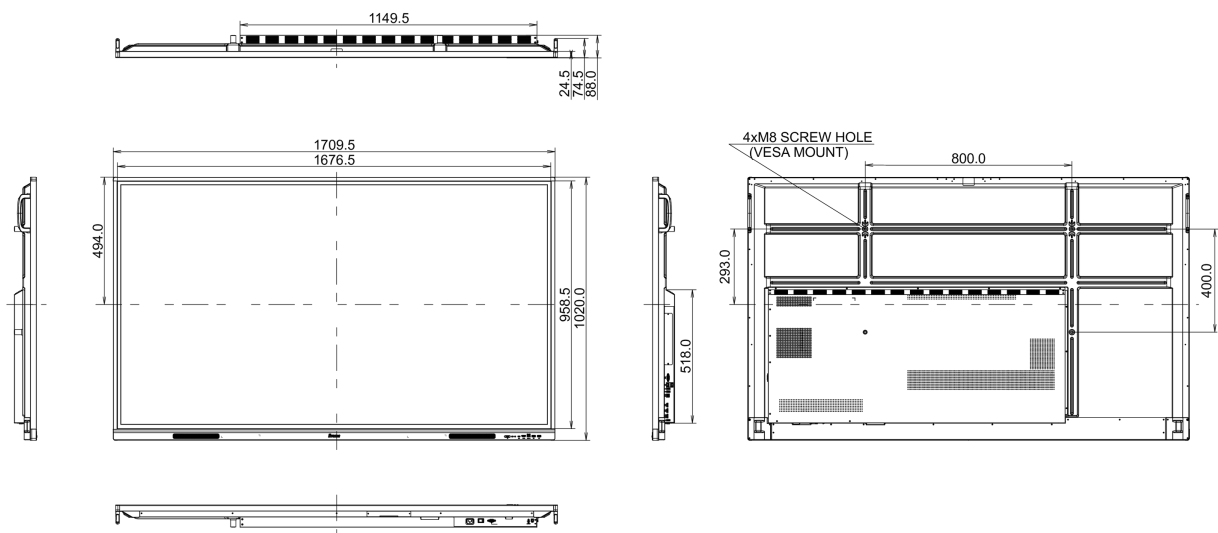

## 10 DIMENSIONS / WEIGHT

<b>Product dimensions W x H x D</b>	1709.5 x 1020 x 88mm
<b>Box dimensions W x H x D</b>	1863 x 1140 x 225mm
<b>Weight (without box)</b>	47.3kg
<b>Weight (with box)</b>	60.6kg
<b>EAN code</b>	4948570123704