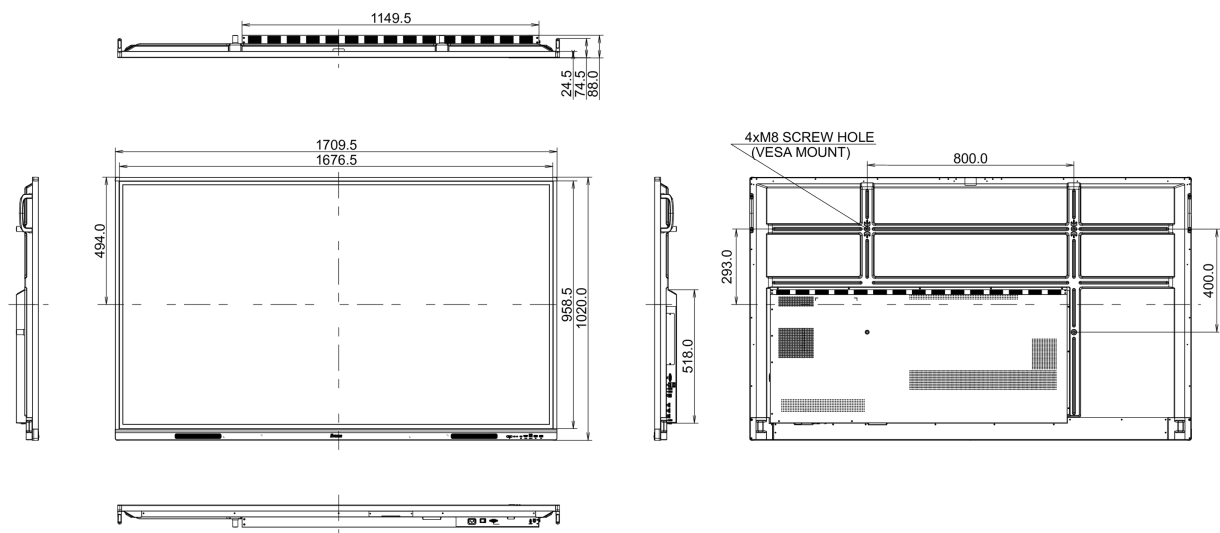

## 10 DIMENSIONS / WEIGHT

<b>Product dimensions W x H x D</b>	1709.5 x 1020 x 88mm
<b>Box dimensions W x H x D</b>	1863 x 1140 x 225mm
<b>Weight (without box)</b>	47.3kg
<b>Weight (with box)</b>	60.6kg
<b>EAN code</b>	4948570123704