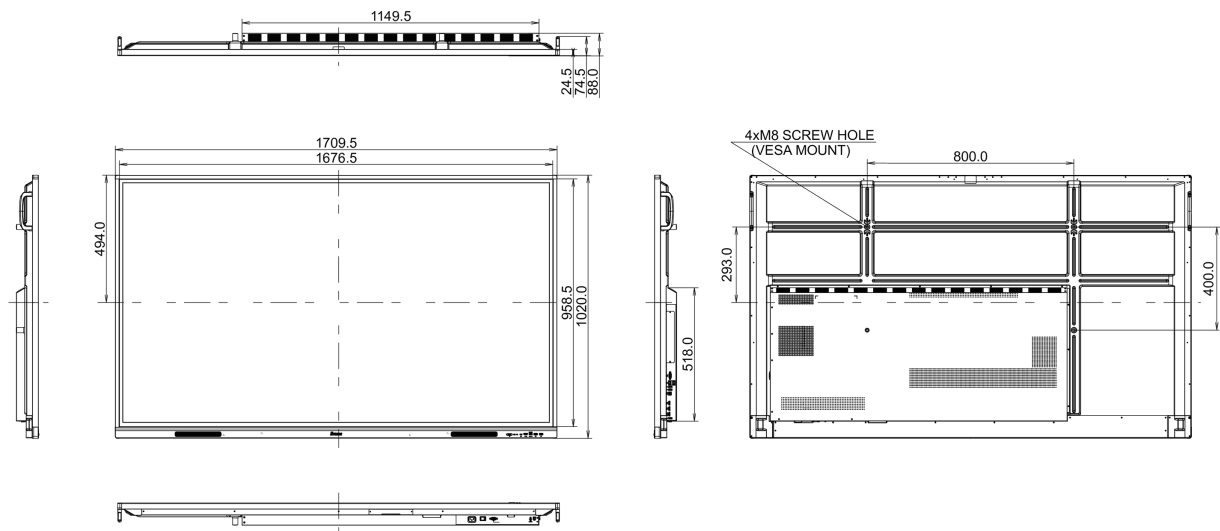

09 ODRŽIVOST

Propisi

CB, CE, TÜV-Bauart, EAC, RoHS podrška, ErP, WEEE, REACH, EPA 8.0

REACH SVHC

iznad 0.1%: Olova

10 DIMENZIJE / TEŽINA

Dimenzije proizvoda Š x V x D

1709.5 x 1020 x 88mm

Dimenzije kutije Š x V x D

1863 x 1140 x 225mm

Težina (bez kutije)

47.3kg

Težina (sa kutijom)

60.6kg

EAN kod

4948570123704

All trademarks and registered trademarks acknowledged. E & O E. Specification subject to change without notice. All LCD's comply with ISO-9241-307:2008 in connection with pixel defects.

© IYAMA CORPORATION. ALL RIGHTS RESERVED