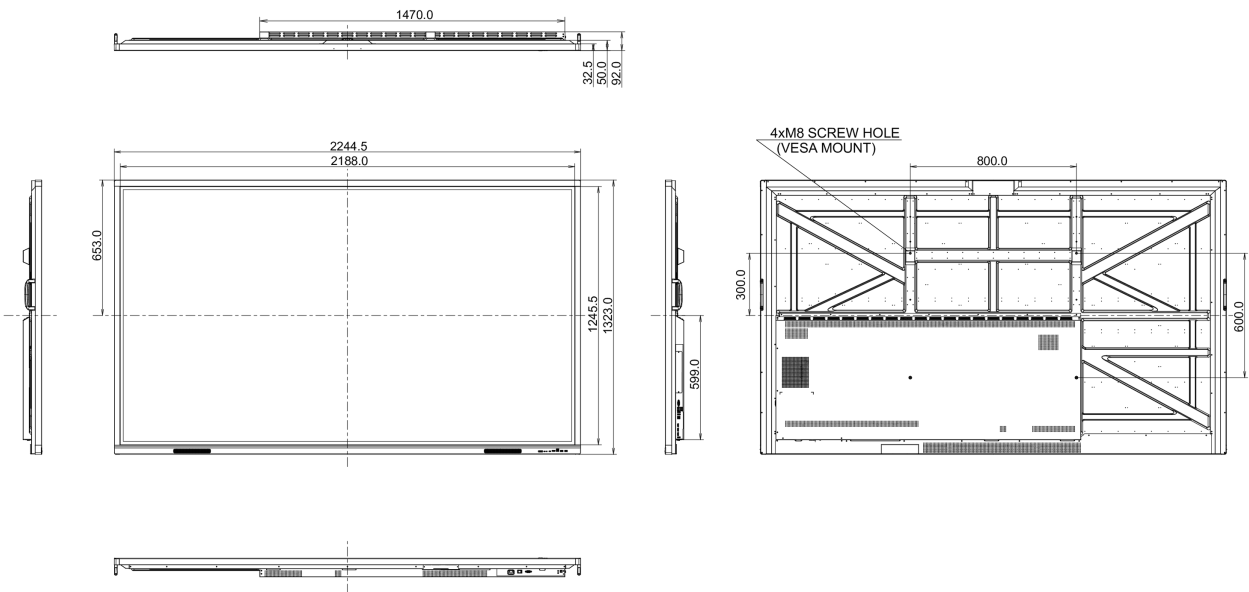

## 10 DIMENSIONS / WEIGHT

|                                     |                      |
|-------------------------------------|----------------------|
| <b>Product dimensions W x H x D</b> | 2244.5 x 1323 x 92mm |
| <b>Box dimensions W x H x D</b>     | 2406 x 1474 x 280mm  |
| <b>Weight (without box)</b>         | 98.5kg               |
| <b>Weight (with box)</b>            | 128.1kg              |
| <b>EAN code</b>                     | 4948570123728        |