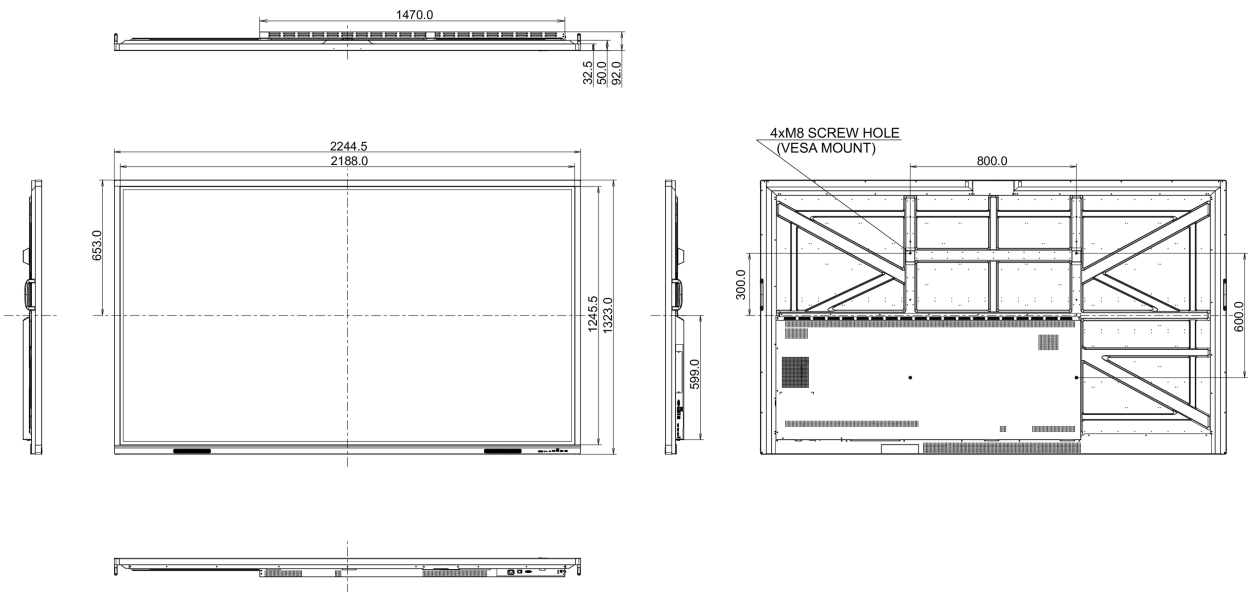

## 10 DIMENSIONS / WEIGHT

<b>Product dimensions W x H x D</b>	2244.5 x 1323 x 92mm
<b>Box dimensions W x H x D</b>	2406 x 1474 x 280mm
<b>Weight (without box)</b>	98.5kg
<b>Weight (with box)</b>	128.1kg
<b>EAN code</b>	4948570123728