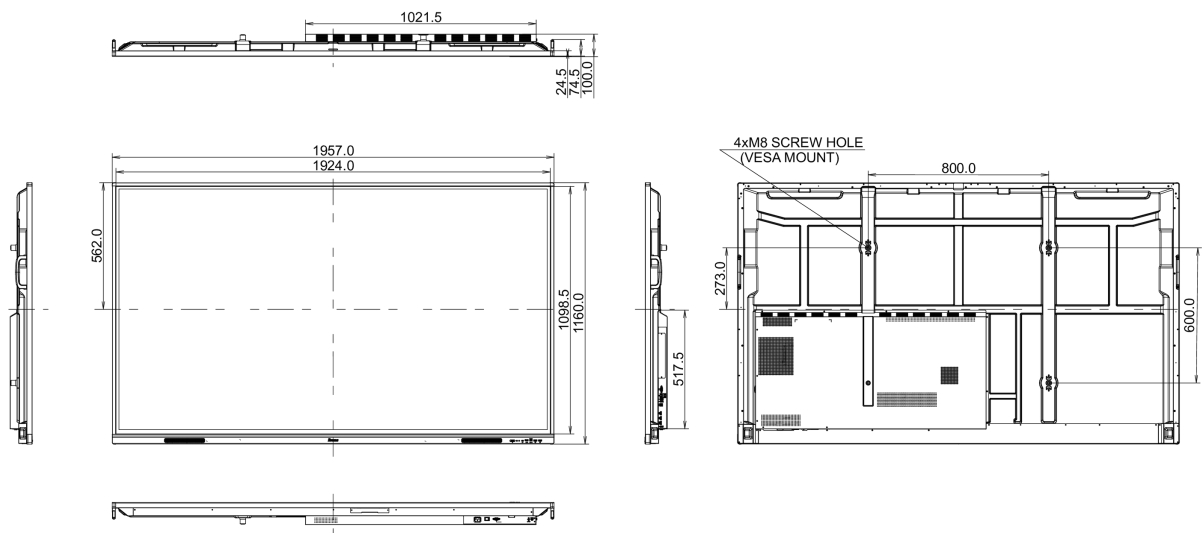

09 ODRŽIVOST

Propisi

CB, CE, TÜV-Bauart, EAC, RoHS podrška, ErP, WEEE, REACH, EPA 8.0

REACH SVHC

iznad 0.1%: Olova

10 DIMENZIJE / TEŽINA

Dimenzije proizvoda Š x V x D

1957 x 1160 x 100mm

Dimenzije kutije Š x V x D

2110 x 1283 x 225mm

Težina (bez kutije)

58.6kg

Težina (sa kutijom)

75.9kg

EAN kod

4948570123711

All trademarks and registered trademarks acknowledged. E & O E. Specification subject to change without notice. All LCD's comply with ISO-9241-307:2008 in connection with pixel defects.

© IYAMA CORPORATION. ALL RIGHTS RESERVED