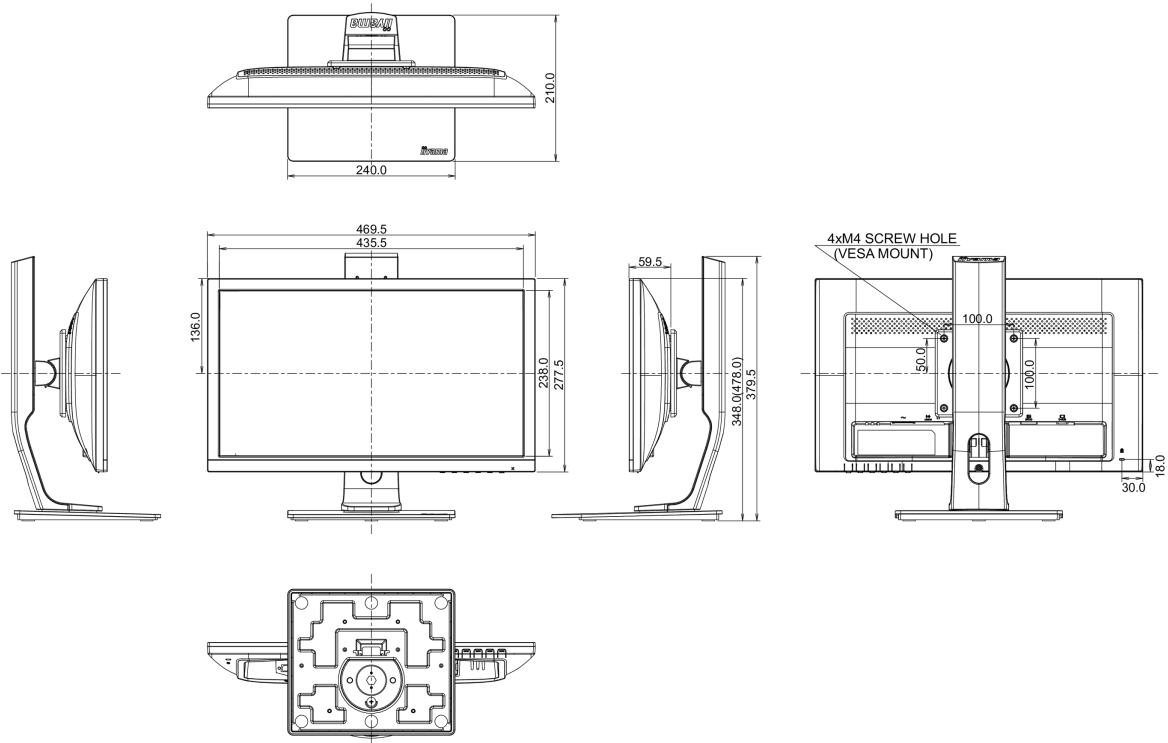

## 08 DIMENZIJE / TEŽINA

Dimenzije proizvoda Š x V x D	469.5 x 348 (478) x 210mm
Težina (bez kutije)	4.3kg
EAN kod	4948570112777

All trademarks and registered trademarks acknowledged. E & O E. Specification subject to change without notice. All LCD's comply with ISO-9241-307:2008 in connection with pixel defects.