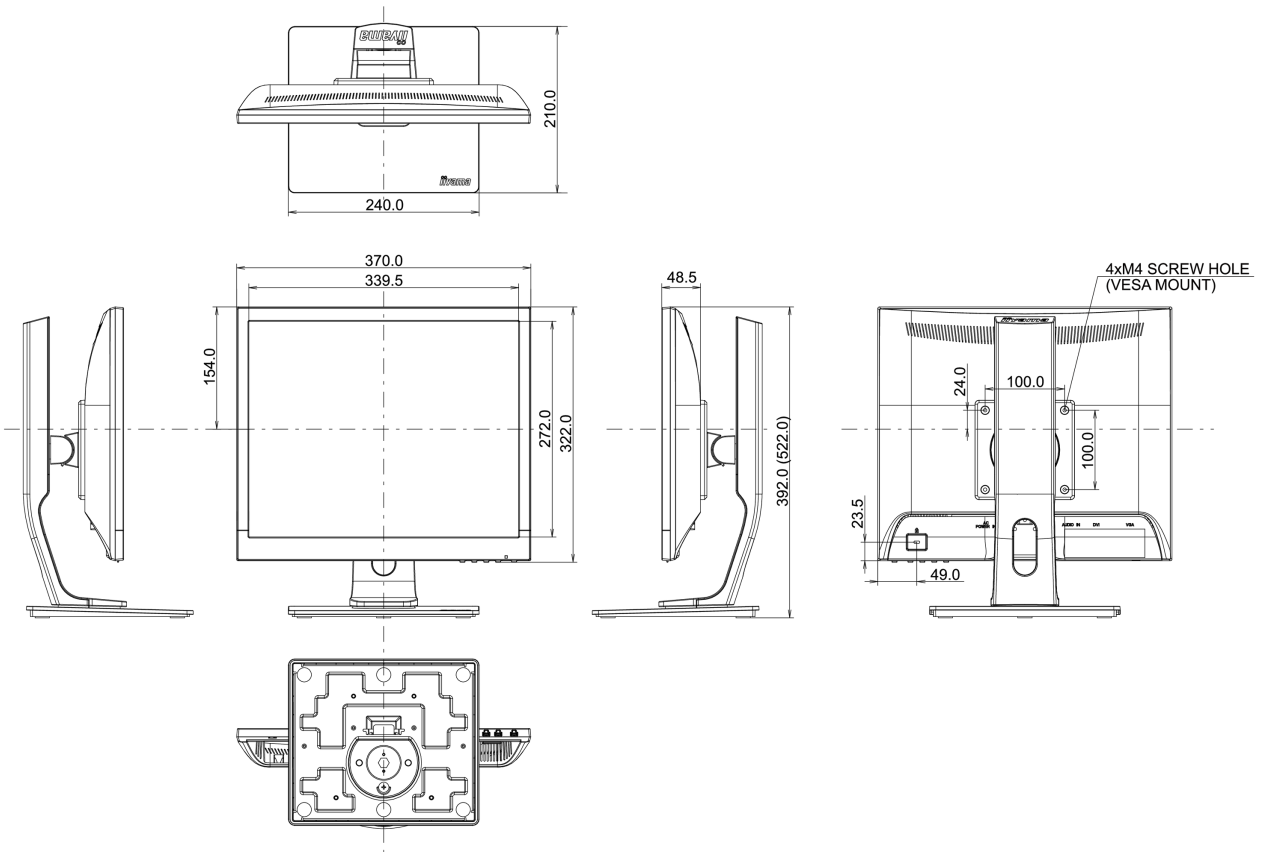

Propisi

CE, TÜV-Bauart, RoHS podrška, ErP, WEEE, REACH

Klasa energetske efikasnosti (Regulation (EU) 2017/1369)

E

REACH SVHC

iznad 0.1%: Olova

08 DIMENZIJE / TEŽINA

Dimenzije proizvoda Š x V x D

370 x 392 (522) x 210mm

Težina (bez kutije)

4.4kg

EAN kod

4948570113019

All trademarks and registered trademarks acknowledged. E & O E. Specification subject to change without notice. All LCD's comply with ISO-9241-307:2008 in connection with pixel defects.