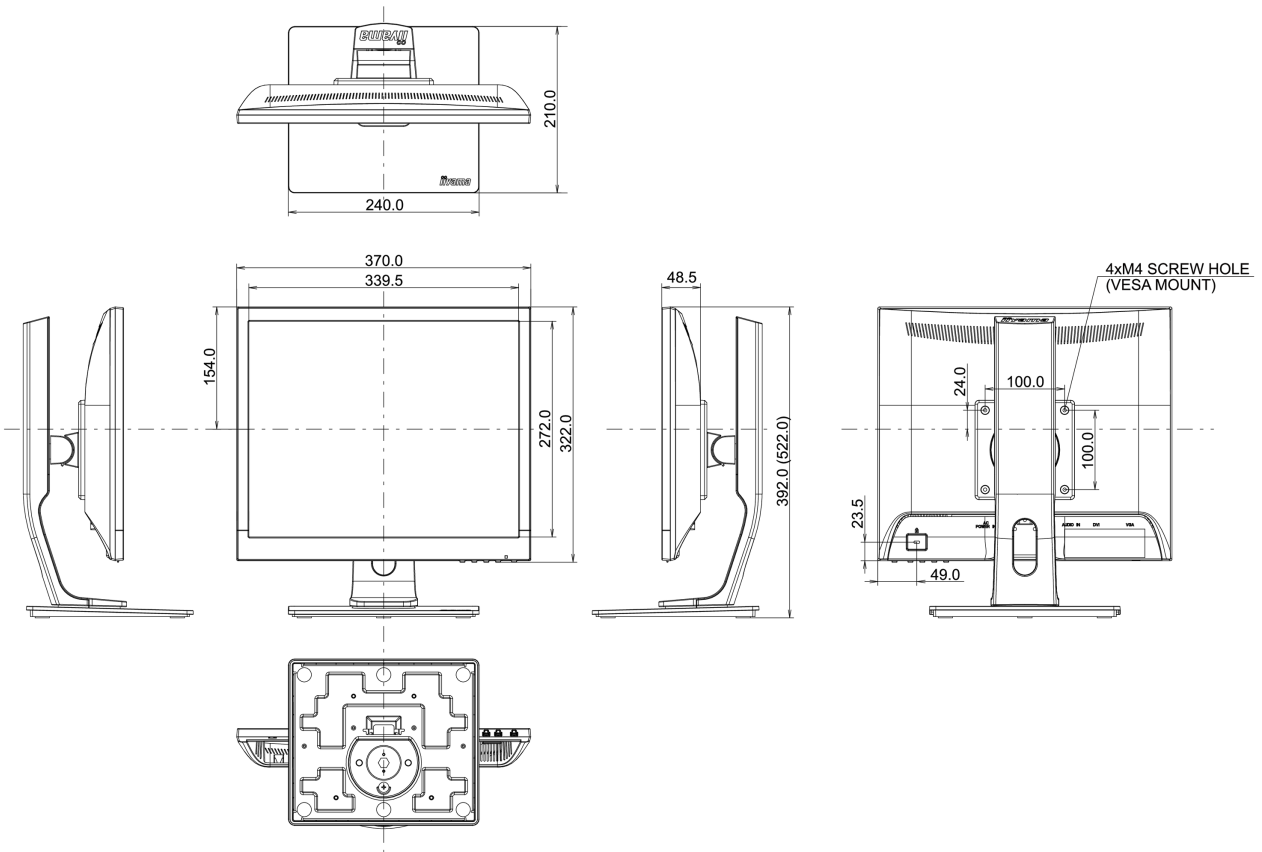

Propisi

CE, TÜV-Bauart, RoHS podrška, ErP, WEEE, REACH

Klasa energetske efikasnosti (Regulation (EU) 2017/1369)

E

REACH SVHC

iznad 0.1%: Olova

08 DIMENZIJE / TEŽINA

Dimenzije proizvoda Š x V x D

370 x 392 (522) x 210mm

Težina (bez kutije)

4.4kg

EAN kod

4948570113026

All trademarks and registered trademarks acknowledged. E & O E. Specification subject to change without notice. All LCD's comply with ISO-9241-307:2008 in connection with pixel defects.