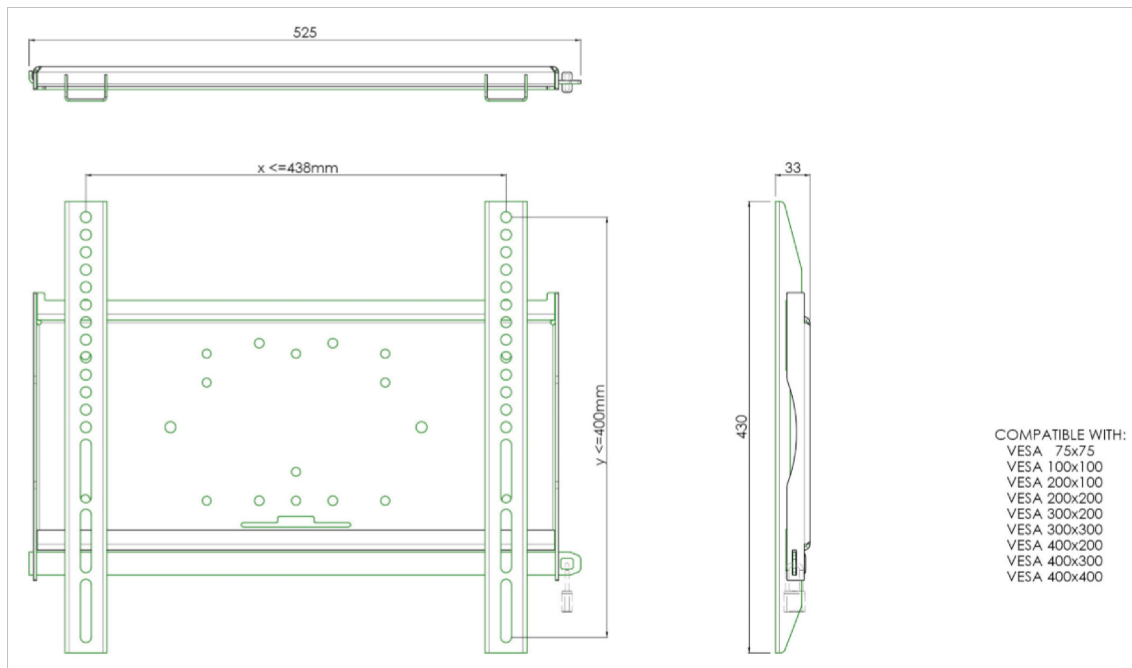

### Universal wall mount, max 438x400mm. 125kg

All universal wall mounts are VESA compatible. Besides wall mounting, all our wall mounts can be used for ceiling mounting in combination with a tube set and for floor mounting (using coupling bolts) together with a stand. The mounts include fastening material to secure the mount to the display. Furthermore they include a safety bar or fixation, offering you protection from theft; a padlock is to be added separately.

#### 01 DIMENSIONS / WEIGHT

EAN code

4948570031467

*All trademarks and registered trademarks acknowledged. E & O E. Specification subject to change without notice. All LCD's comply with ISO-9241-307:2008 in connection with pixel defects.*