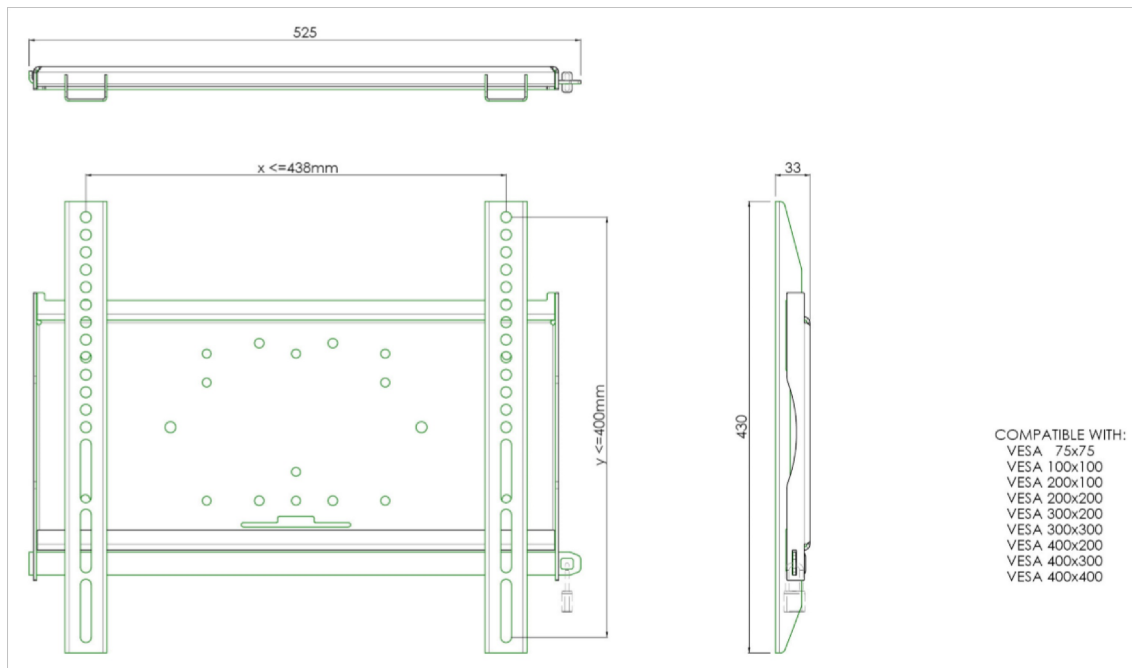

**Universal wall mount, max 438x400mm. 125kg**

All universal wall mounts are VESA compatible. Besides wall mounting, all our wall mounts can be used for ceiling mounting in combination with a tube set and for floor mounting (using coupling bolts) together with a stand. The mounts include fastening material to secure the mount to the display. Furthermore they include a safety bar or fixation, offering you protection from theft; a padlock is to be added separately.

**01 MÉRETEK / SÚLY**

EAN kód

4948570031467

*All trademarks and registered trademarks acknowledged. E & O E. Specification subject to change without notice. All LCD's comply with ISO-9241-307:2008 in connection with pixel defects.*