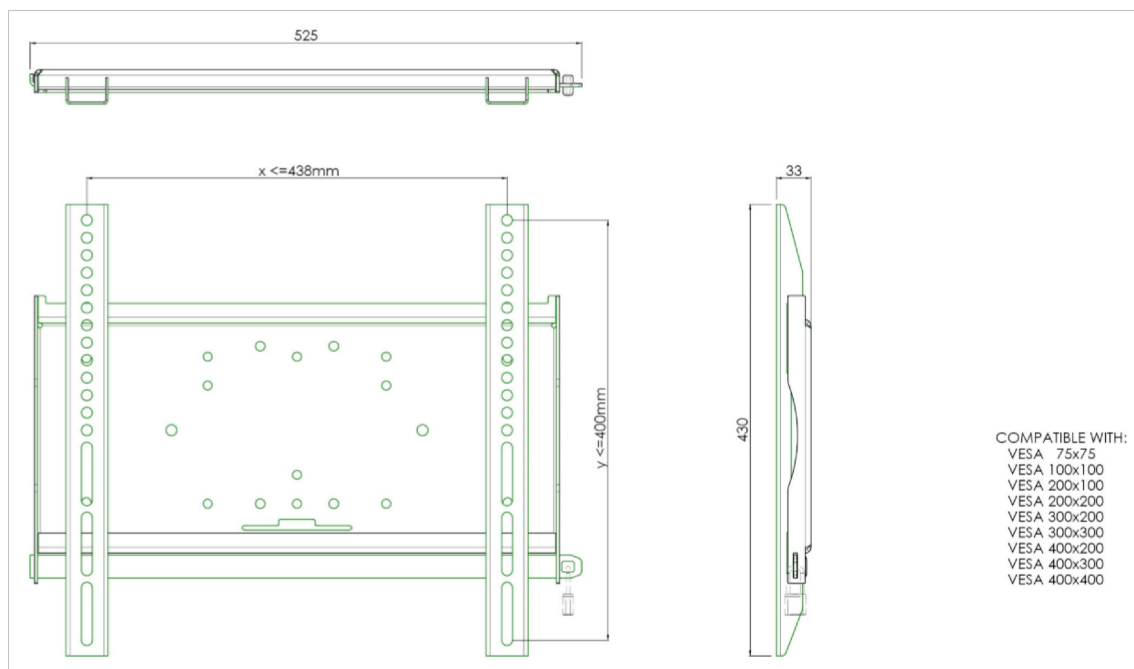

Universal wall mount, max 438x400mm. 125kg

All universal wall mounts are VESA compatible. Besides wall mounting, all our wall mounts can be used for ceiling mounting in combination with a tube set and for floor mounting (using coupling bolts) together with a stand. The mounts include fastening material to secure the mount to the display. Furthermore they include a safety bar or fixation, offering you protection from theft; a padlock is to be added separately.

01 DIMENSIONI / PESO

EAN code

4948570031467

Tutti i marchi e i marchi registrati citati. E & O E. Specifiche soggette a modifiche senza preavviso. Tutti i display LCD è conforme alla norma ISO-9241-307:2008 in connessione con difetti dei pixel.