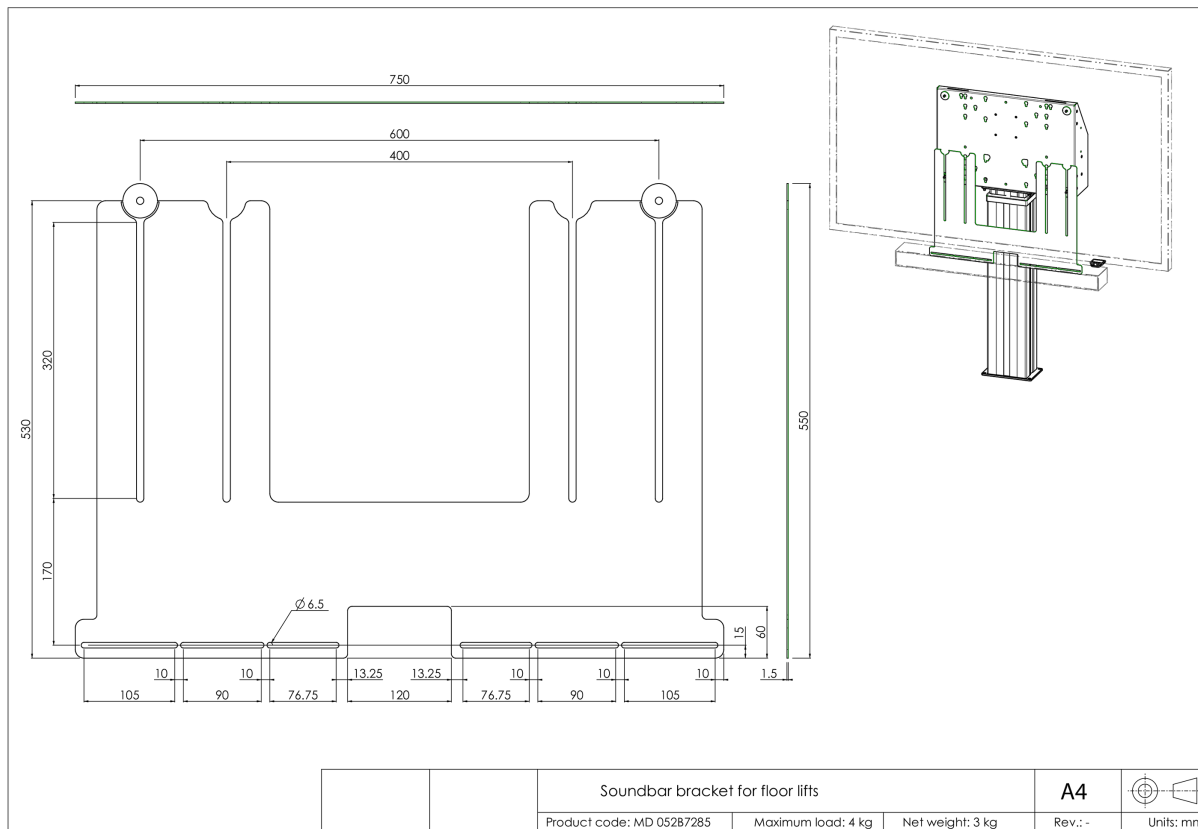

Universal soundbar bracket for floor lifts and wall mounts

Upgrade the audio of your iiyama floor lift/ wall mounted large format display with this universal soundbar bracket and enjoy a better sound. The soundbar bracket allows you to install and use a soundbar below the display on our (height-adjustable) floor lifts and wall mounts. The soundbar bracket is mounted in between the back plate and the display using the display's lower VESA mounting bolts.

The bracket has a VESA width of 400/600. Max. distance between center lower VESA mounting holes and center soundbar mounting holes is 515mm. The bracket can be used in combination with an adapter set for displays with a larger VESA mounting pattern. Works with most soundbars.

01 TECHNIKAI PARAMÉTEREK

Típus	Floor lift accessory
Képernyők száma	1
Képernyő mérete	32" - 86"
Maximális teherbírás	4kg / monitor

02 MÉRETEK / SÚLY

Termék méretei Sz x H x M 750 x 530 x 1.5mm

Súly (doboz nélkül) 4kg

Súly (dobozzal) 5kg

EAN kód 4948570032297

All trademarks and registered trademarks acknowledged. E & O E. Specification subject to change without notice. All LCD's comply with ISO-9241-307:2008 in connection with pixel defects.