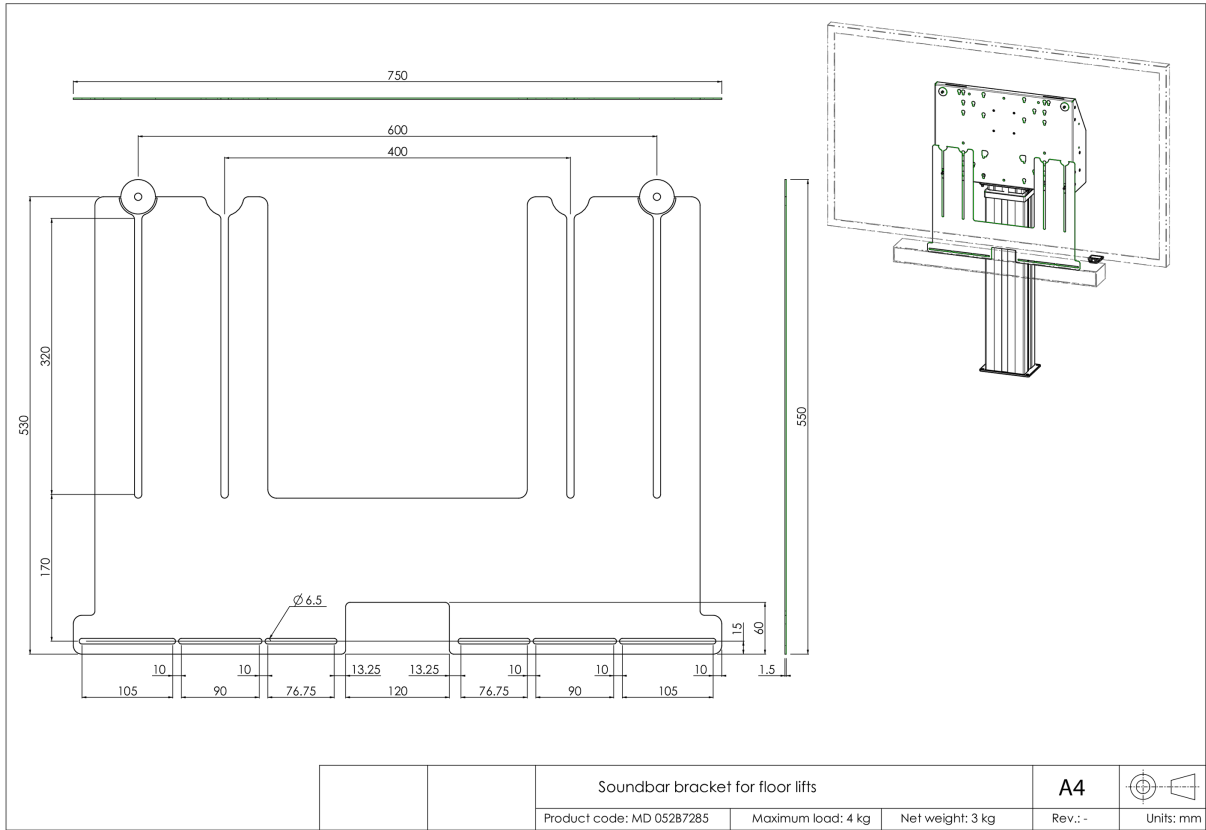

The bracket has a VESA width of 400/600. Max. distance between center lower VESA mounting holes and center soundbar mounting holes is 515mm. The bracket can be used in combination with an adapter set for displays with a larger VESA mounting pattern. Works with most soundbars.

01 TECHNIKAI PARAMÉTEREK

Típus	Floor lift accessory
Képernyők száma	1
Képernyő mérete	32" - 86"
Maximális teherbírás	4kg / monitor

02 MÉRETEK / SÚLY

Termék méretei Sz x H x M 750 x 530 x 1.5mm

Súly (doboz nélkül) 4kg

Súly (dobozzal) 5kg

EAN kód 4948570032297

All trademarks and registered trademarks acknowledged. E & O E. Specification subject to change without notice. All LCD's comply with ISO-9241-307:2008 in connection with pixel defects.