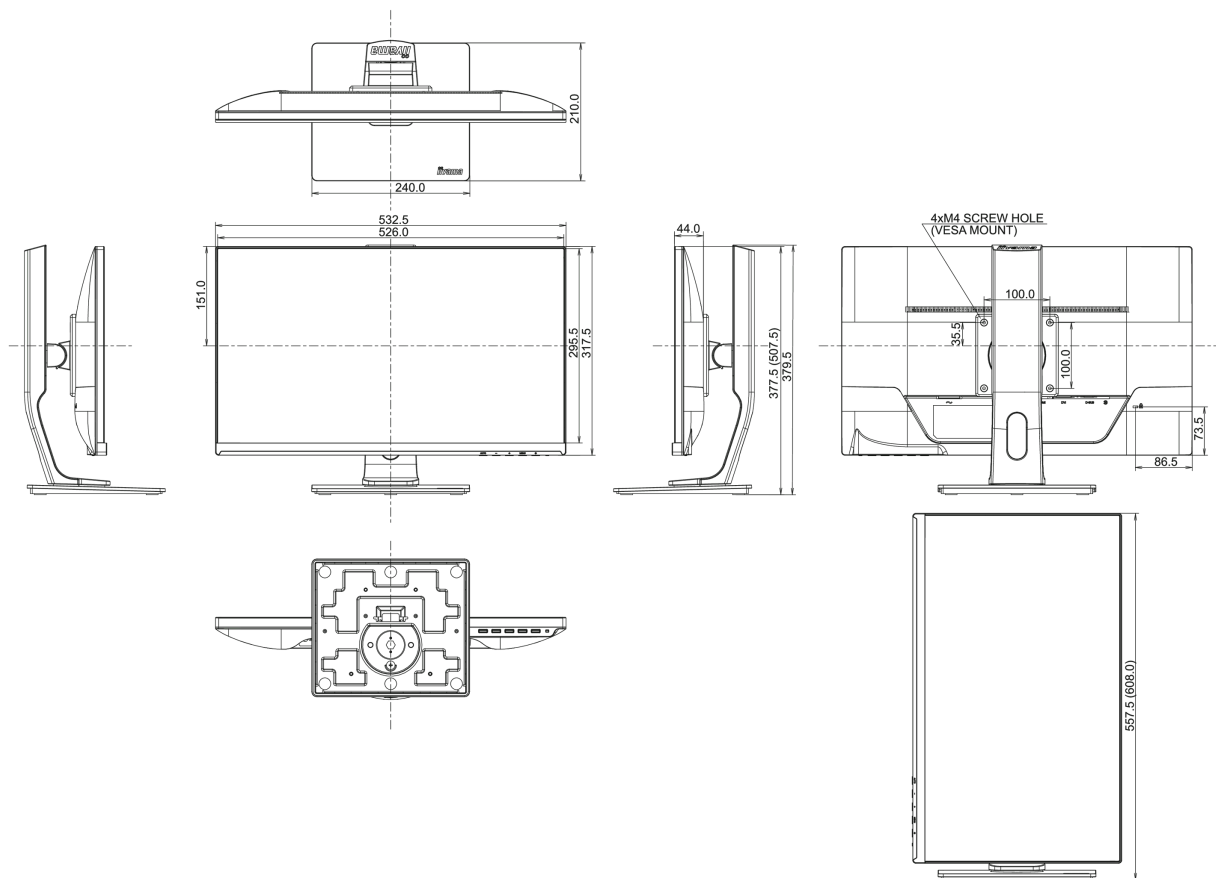

## 08 MÉRETEK / SÚLY

Termék méretei Sz x H x M	532.5 x 377.5 (507.5) x 210mm
Súly (doboz nélkül)	5.3kg
EAN kód	4948570113057

All trademarks and registered trademarks acknowledged. E & O E. Specification subject to change without notice. All LCD's comply with ISO-9241-307:2008 in connection with pixel defects.