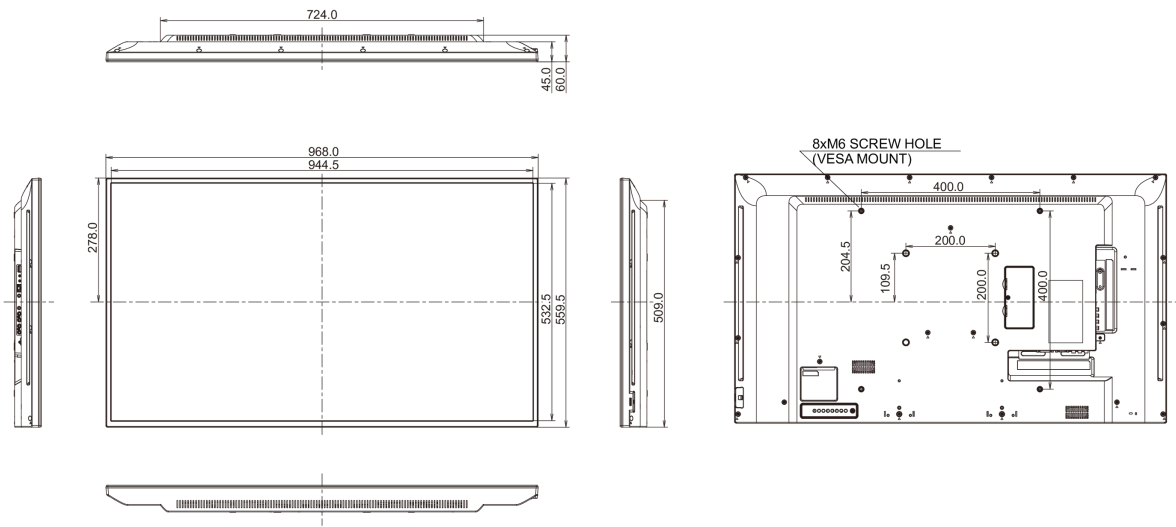

Producto dimensiones W x H x D	968 x 559.5 x 61mm
Dimensiones de la caja (ancho x alto x fondo)	1070 x 696 x 159mm
Peso (sin caja)	8.7kg
Peso (con caja)	10.75kg
Código EAN	4948570114184

All trademarks and registered trademarks acknowledged. E & O E. Specification subject to change without notice. All LCD's comply with ISO-9241-307:2008 in connection with pixel defects.