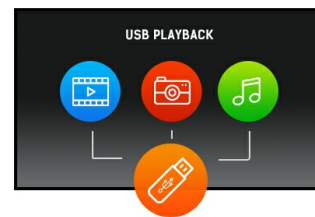

USB Playback

The monitor supports playback of presentations, video and almost any type of content stored on the USB device or internal memory.