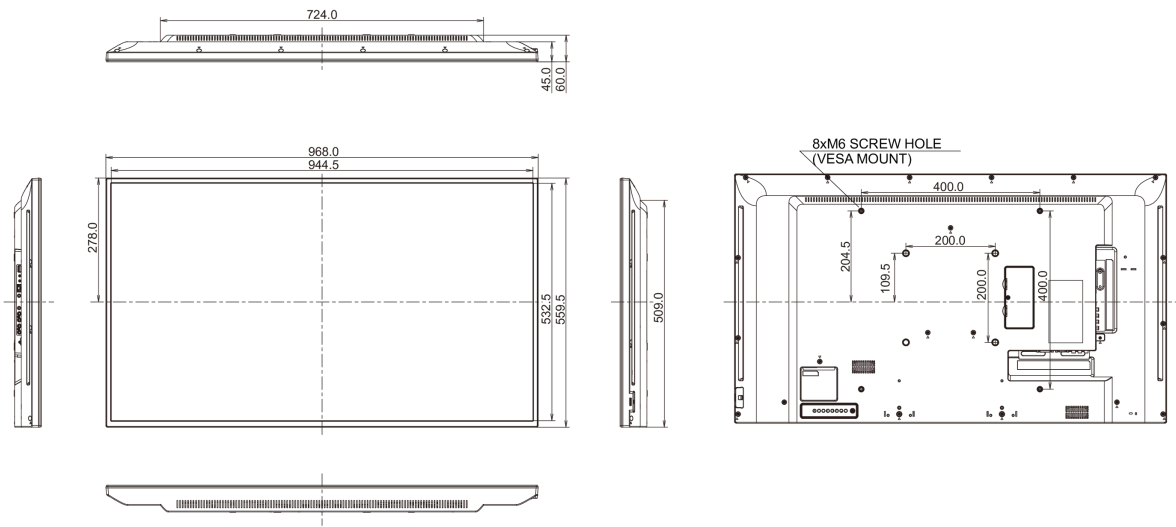

All trademarks and registered trademarks acknowledged. E & O E. Specification subject to change without notice. All LCD's comply with ISO-9241-307:2008 in connection with pixel defects.

© IYAMA CORPORATION. ALL RIGHTS RESERVED