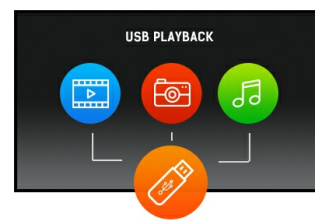

USB Playback

The monitor supports playback of presentations, video and almost any type of content stored on the USB device or internal memory.