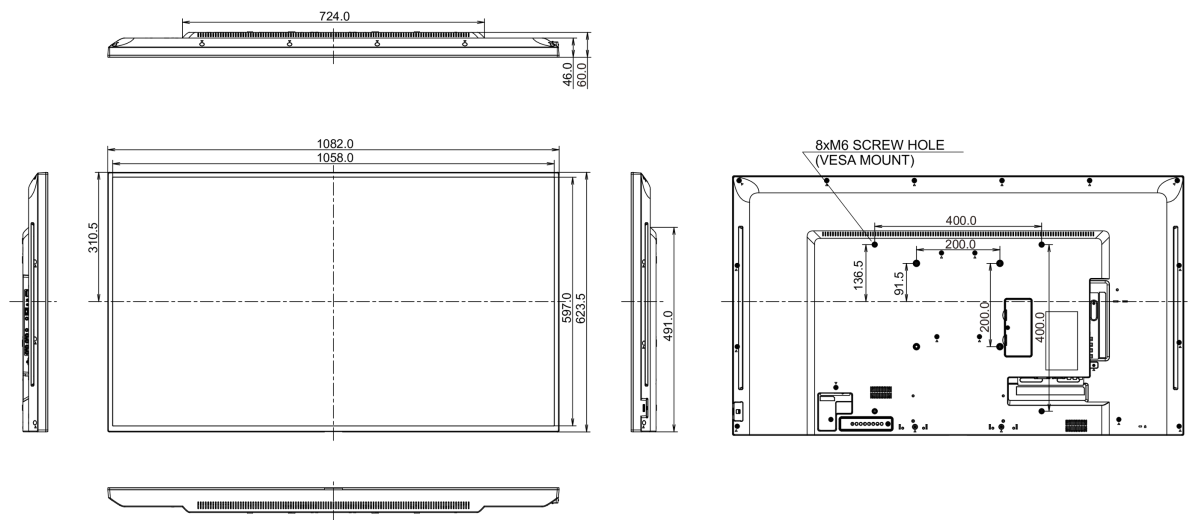

09 DIMENSIONS / WEIGHT

Product dimensions W x H x D	1082 x 623.5 x 61mm
Weight (without box)	11.5kg
EAN code	4948570114191

All trademarks and registered trademarks acknowledged. E & O E. Specification subject to change without notice. All LCD's comply with ISO-9241-307:2008 in connection with pixel defects.