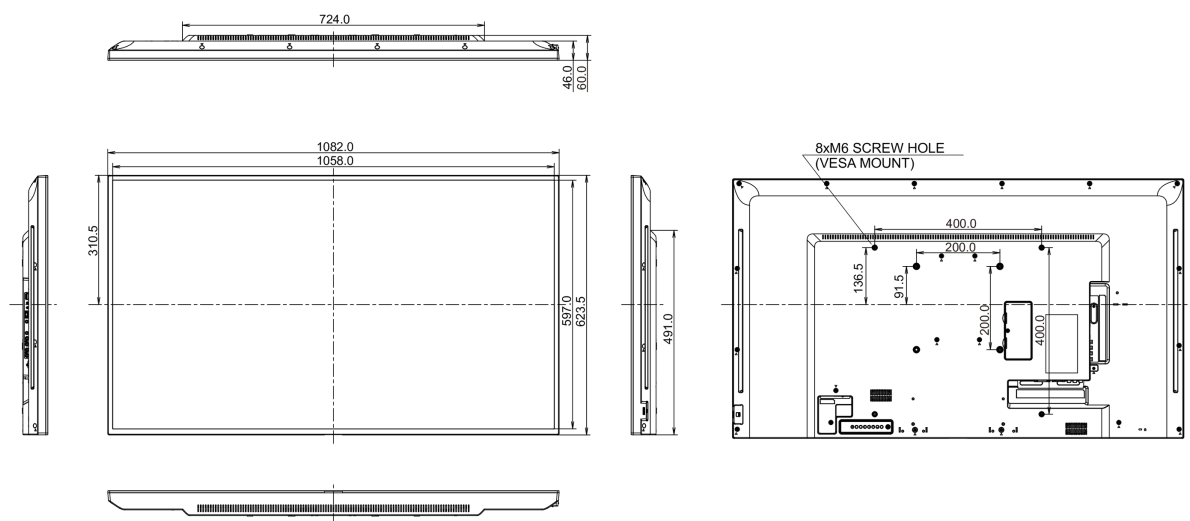

09 DIMENSIONS / WEIGHT

Product dimensions W x H x D	1082 x 623.5 x 61mm
Weight (without box)	11.5kg
EAN code	4948570114191

All trademarks and registered trademarks acknowledged. E & O E. Specification subject to change without notice. All LCD's comply with ISO-9241-307:2008 in connection with pixel defects.