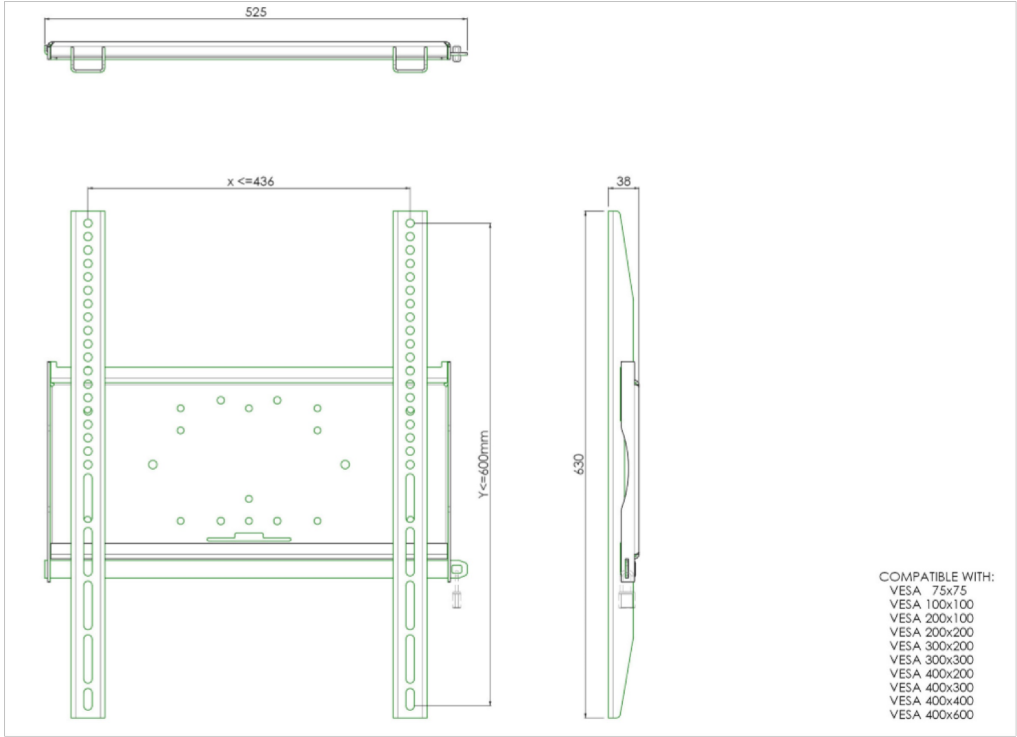

### Universal wall mount, max 436x600mm. 125kg

The MD 052B1010 is a wall mount with longer brackets (63cm) which makes it ideally suitable for mounting small to medium sized large format displays in portrait orientation. Included with the wall mount is a special safety bar to securely fasten your display. Padlock not included. All universal wall mounts are VESA compatible and come with fastening materials necessary to secure the mount to the display. Besides wall mounting, our wall mounts can be used for ceiling mounting in combination with a tube set, and directly fastened to the stand thanks to its 170 x 140 mm mounting pattern.

#### 01 TECHNIKAI PARAMÉTEREK

Típus	wall mount
Képernyők száma	1
VESA maximum	400 x 600mm

All trademarks and registered trademarks acknowledged. E & O E. Specification subject to change without notice. All LCD's comply with ISO-9241-307:2008 in connection with pixel defects.