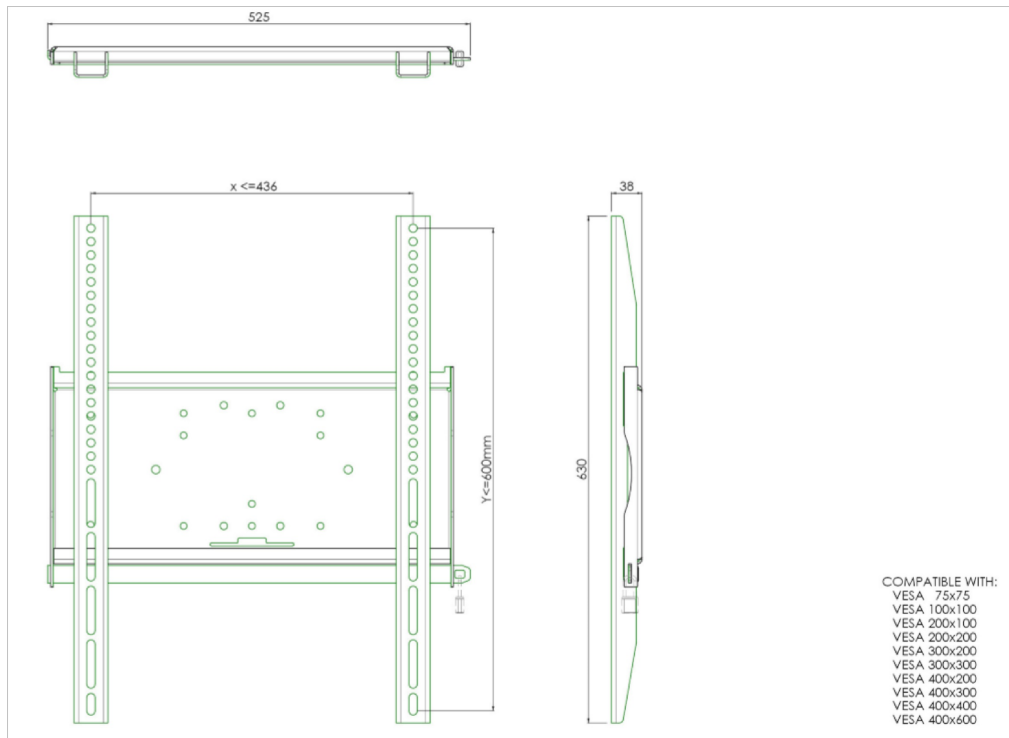

Universal wall mount, max 436x600mm. 125kg

The MD 052B1010 is a wall mount with longer brackets (63cm) which makes it ideally suitable for mounting small to medium sized large format displays in portrait orientation. Included with the wall mount is a special safety bar to securely fasten your display. Padlock not included. All universal wall mounts are VESA compatible and come with fastening materials necessary to secure the mount to the display. Besides wall mounting, our wall mounts can be used for ceiling mounting in combination with a tube set, and directly fastened to the stand thanks to its 170 x 140 mm mounting pattern.

01 SPECIFICHE TECNICHE

| | |
|----------------|-------------|
| Tipo | wall mount |
| Numero schermi | 1 |
| VESA massimo | 400 x 600mm |

Tutti i marchi e i marchi registrati citati. E & O E. Specifiche soggette a modifiche senza preavviso. Tutti i display LCD è conforme alla norma ISO-9241-307:2008 in connessione con difetti dei pixel.