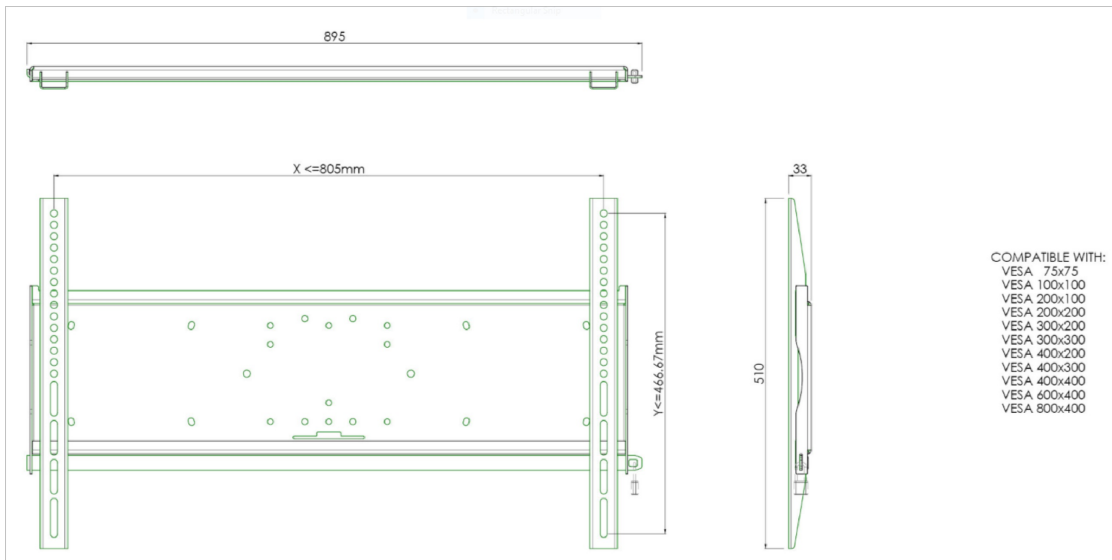

### Universal wall mount, max 805x466mm. 125kg

All universal wall mounts are VESA compatible. Besides wall mounting, our wall mounts can be used for ceiling mounting in combination with a tube set, and directly fastened to the stands thanks to its 170 x 140 mm mounting pattern. The mounts include fastening material to secure the mount to the display. Furthermore they include a safety bar or fixation, offering you protection from theft; a padlock is to be added separately.

#### 01 TECHNICAL SPECIFICATION

VESA minimum	75 x 75mm
VESA maximum	800 x 400mm

All trademarks and registered trademarks acknowledged. E & O E. Specification subject to change without notice. All LCD's comply with ISO-9241-307:2008 in connection with pixel defects.