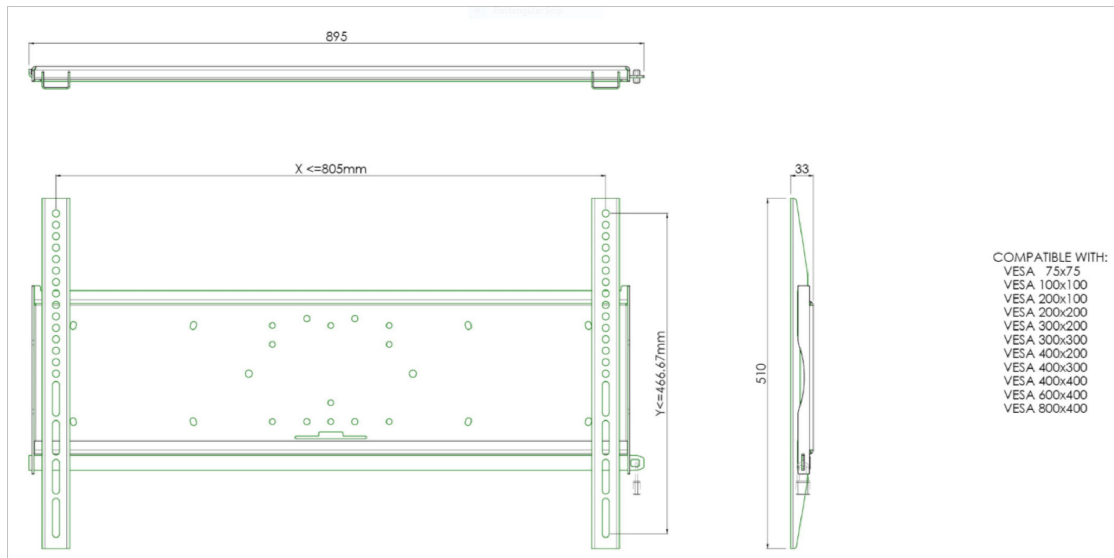

Universal wall mount, max 805x466mm. 125kg

All universal wall mounts are VESA compatible. Besides wall mounting, our wall mounts can be used for ceiling mounting in combination with a tube set, and directly fastened to the stands thanks to its 170 x 140 mm mounting pattern. The mounts include fastening material to secure the mount to the display. Furthermore they include a safety bar or fixation, offering you protection from theft; a padlock is to be added separately.

01 TECHNICAL SPECIFICATION

VESA minimum	75 x 75mm
VESA maximum	800 x 400mm

All trademarks and registered trademarks acknowledged. E & O E. Specification subject to change without notice. All LCD's comply with ISO-9241-307:2008 in connection with pixel defects.