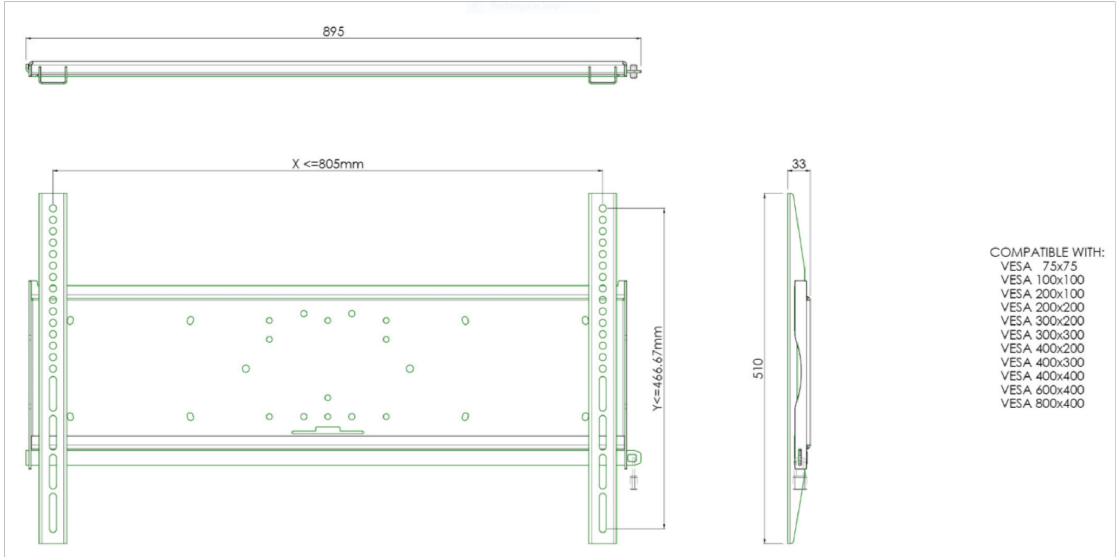

Universal wall mount, max 805x466mm. 125kg

All universal wall mounts are VESA compatible. Besides wall mounting, our wall mounts can be used for ceiling mounting in combination with a tube set, and directly fastened to the stands thanks to its 170 x 140 mm mounting pattern. The mounts include fastening material to secure the mount to the display. Furthermore they include a safety bar or fixation, offering you protection from theft; a padlock is to be added separately.

01 TECHNIKAI PARAMÉTEREK

| | |
|--------------|-------------|
| VESA minimum | 75 x 75mm |
| VESA maximum | 800 x 400mm |

All trademarks and registered trademarks acknowledged. E & O E. Specification subject to change without notice. All LCD's comply with ISO-9241-307:2008 in connection with pixel defects.