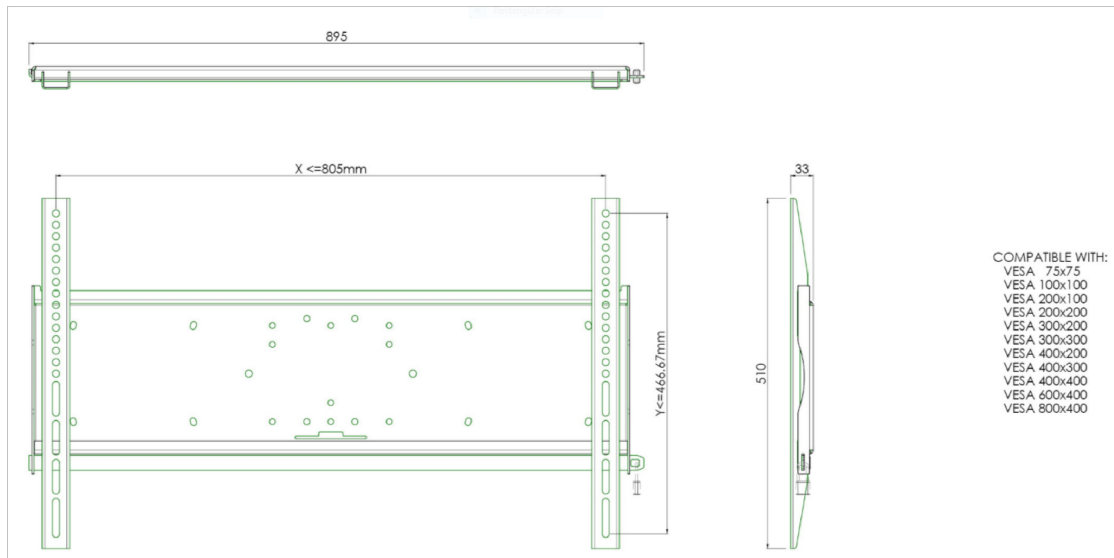

Universal wall mount, max 805x466mm. 125kg

All universal wall mounts are VESA compatible. Besides wall mounting, our wall mounts can be used for ceiling mounting in combination with a tube set, and directly fastened to the stands thanks to its 170 x 140 mm mounting pattern. The mounts include fastening material to secure the mount to the display. Furthermore they include a safety bar or fixation, offering you protection from theft; a padlock is to be added separately.

01 SPECIFICHE TECNICHE

VESA minimo	75 x 75mm
VESA massimo	800 x 400mm

Tutti i marchi e i marchi registrati citati. E & O E. Specifiche soggette a modifiche senza preavviso. Tutti i display LCD è conforme alla norma ISO-9241-307:2008 in connessione con difetti dei pixel.